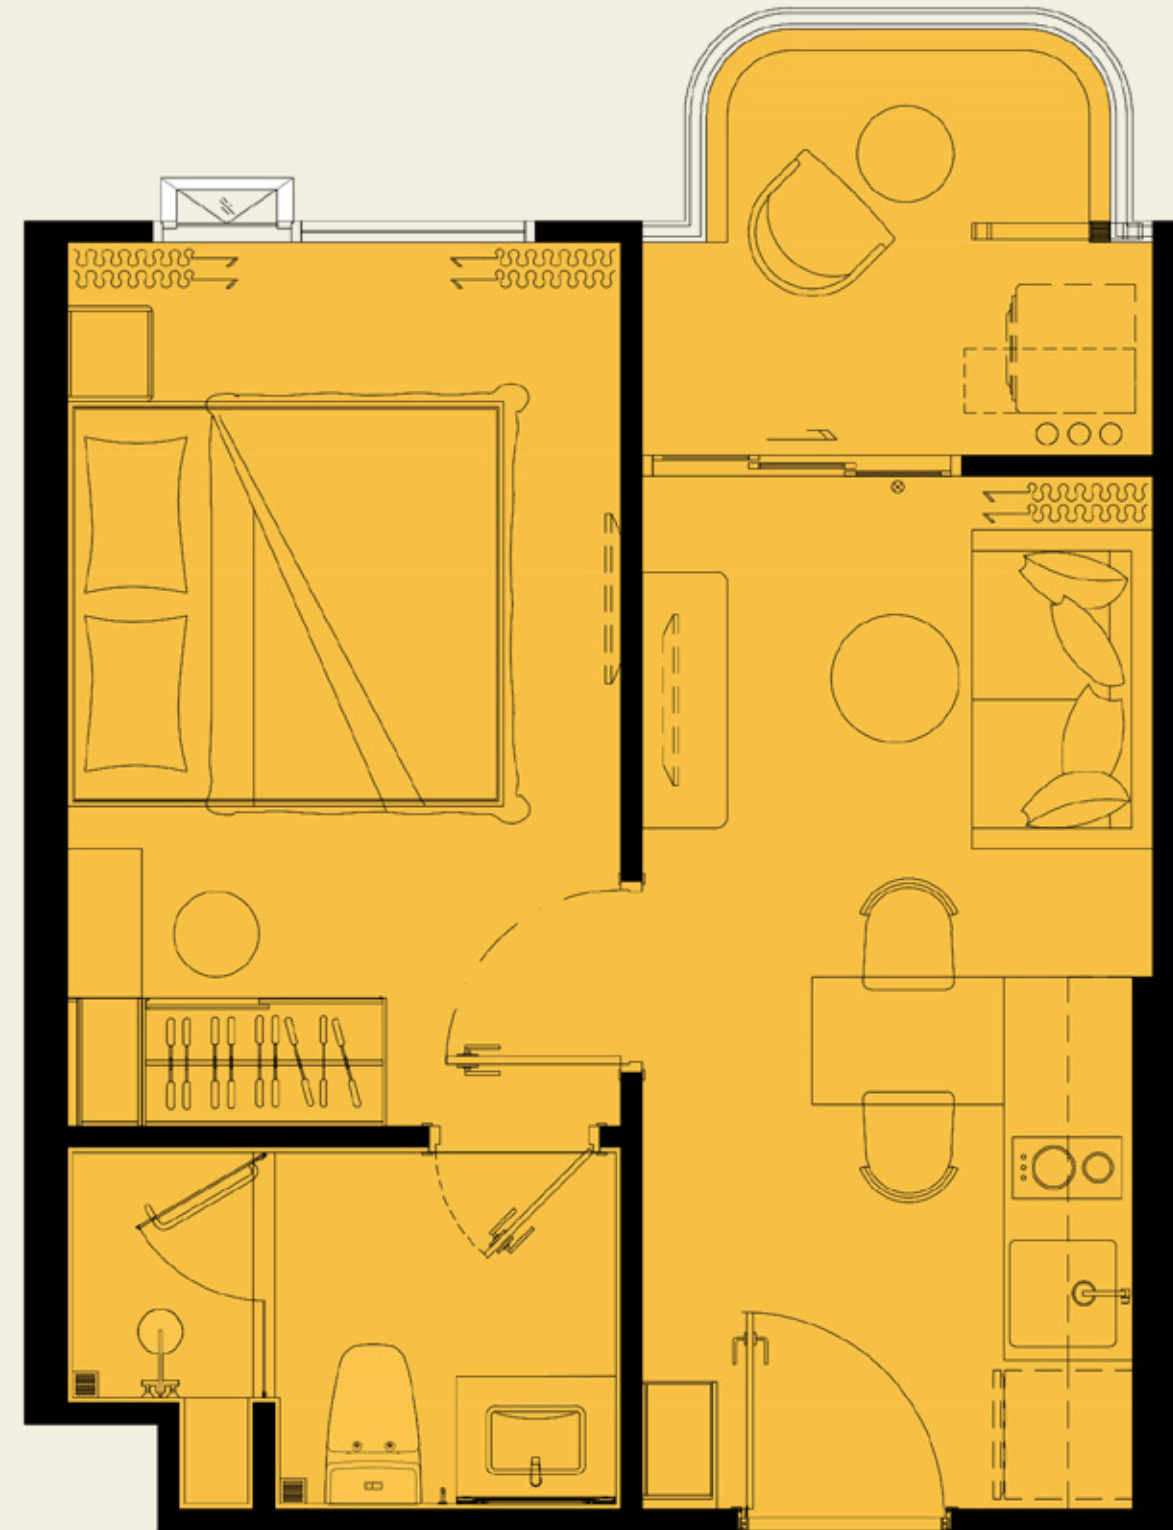

UNIT PLAN

The TITLE
vivana

1 BEDROOM M1M

33.00 SQ.M.

COMPANY RESERVES THE RIGHT TO AMEND THE TERMS AND CONDITIONS OR WITHDRAW THE CARD, AT ANY TIME FOR ANY REASON, WITHOUT PRIOR NOTICE.

ASSETWISE Rhom Bho Property