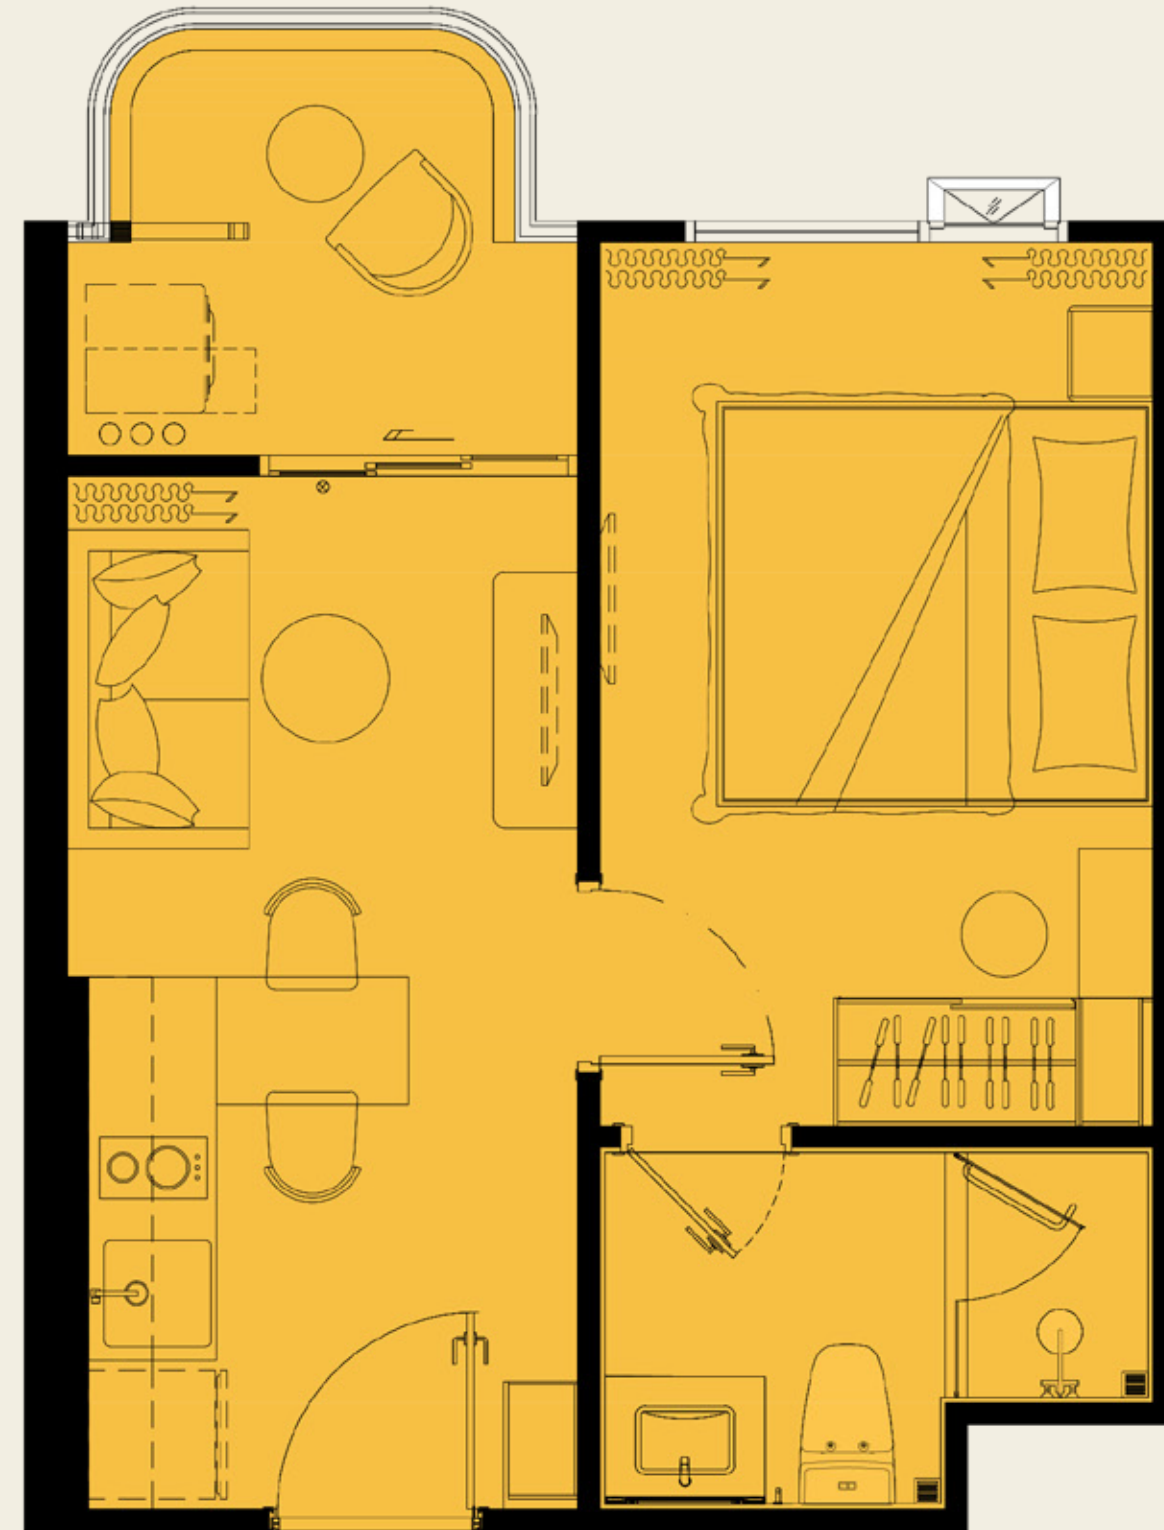

UNIT PLAN

The TITLE
vivana

1 BEDROOM M4

32.50 SQ.M.

COMPANY RESERVES THE RIGHT TO AMEND THE TERMS AND CONDITIONS OR WITHDRAW THE CARD, AT ANY TIME FOR ANY REASON, WITHOUT PRIOR NOTICE.

ASSETWISE Rhom Bho Property