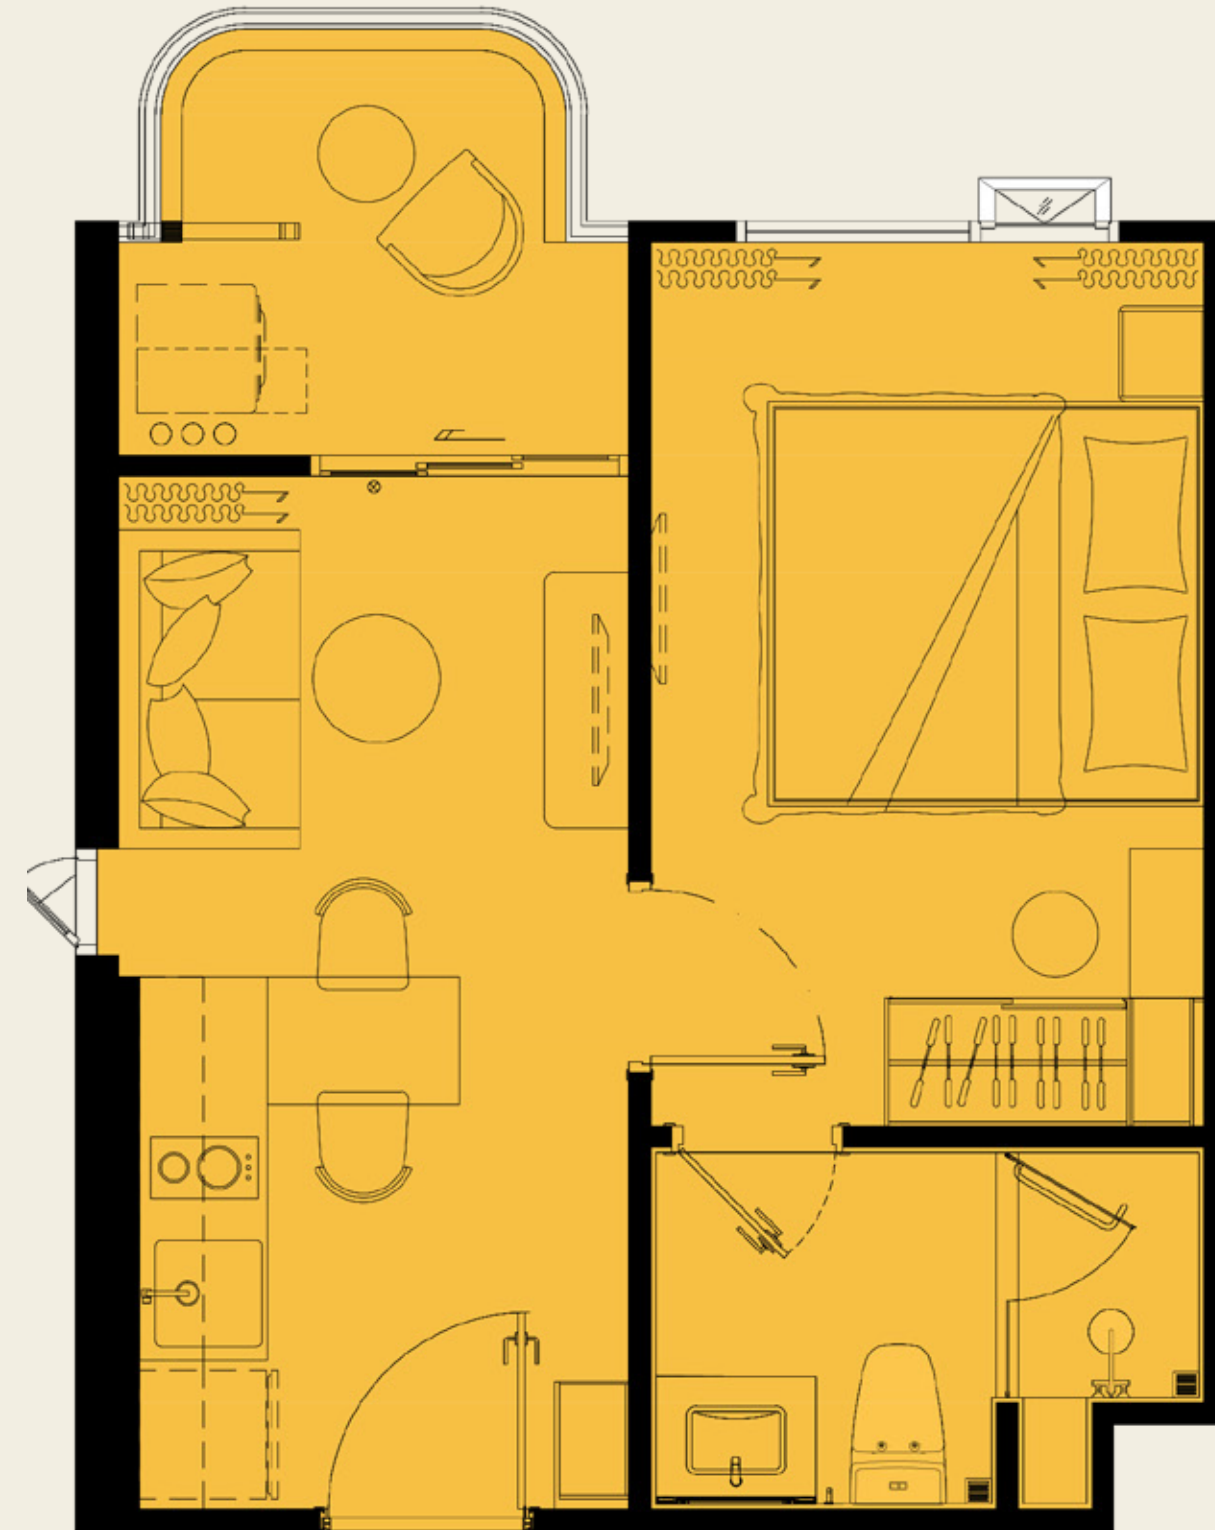

UNIT PLAN

the TITLE
vivana

1 BEDROOM M2

32.50 SQ.M.

COMPANY RESERVES THE RIGHT TO AMEND THE TERMS AND CONDITIONS OR WITHDRAW THE CARD, AT ANY TIME FOR ANY REASON, WITHOUT PRIOR NOTICE.

ASSETWISE Rhom Bho Property