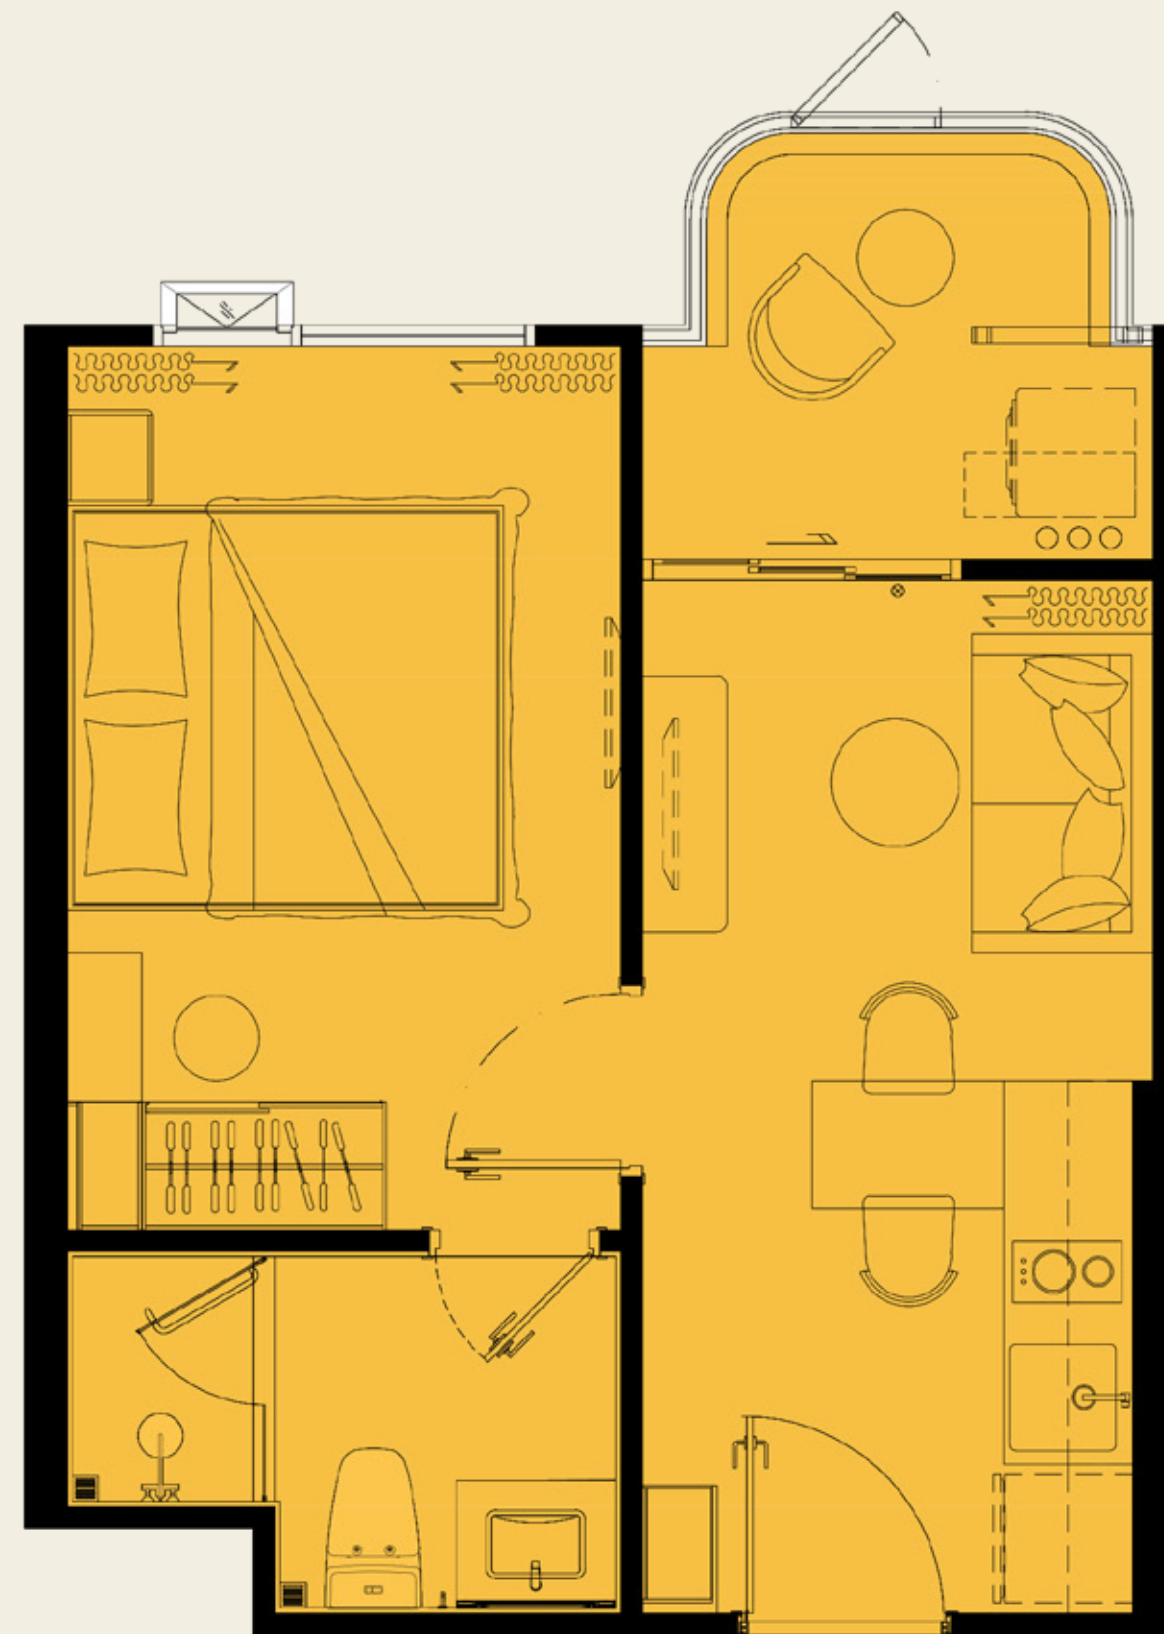

UNIT PLAN

The TITLE
vivana

1 BEDROOM MG

32.50 SQ.M.

COMPANY RESERVES THE RIGHT TO AMEND THE TERMS AND CONDITIONS OR WITHDRAW THE CARD, AT ANY TIME FOR ANY REASON, WITHOUT PRIOR NOTICE.

ASSETWISE Rhom Bho Property