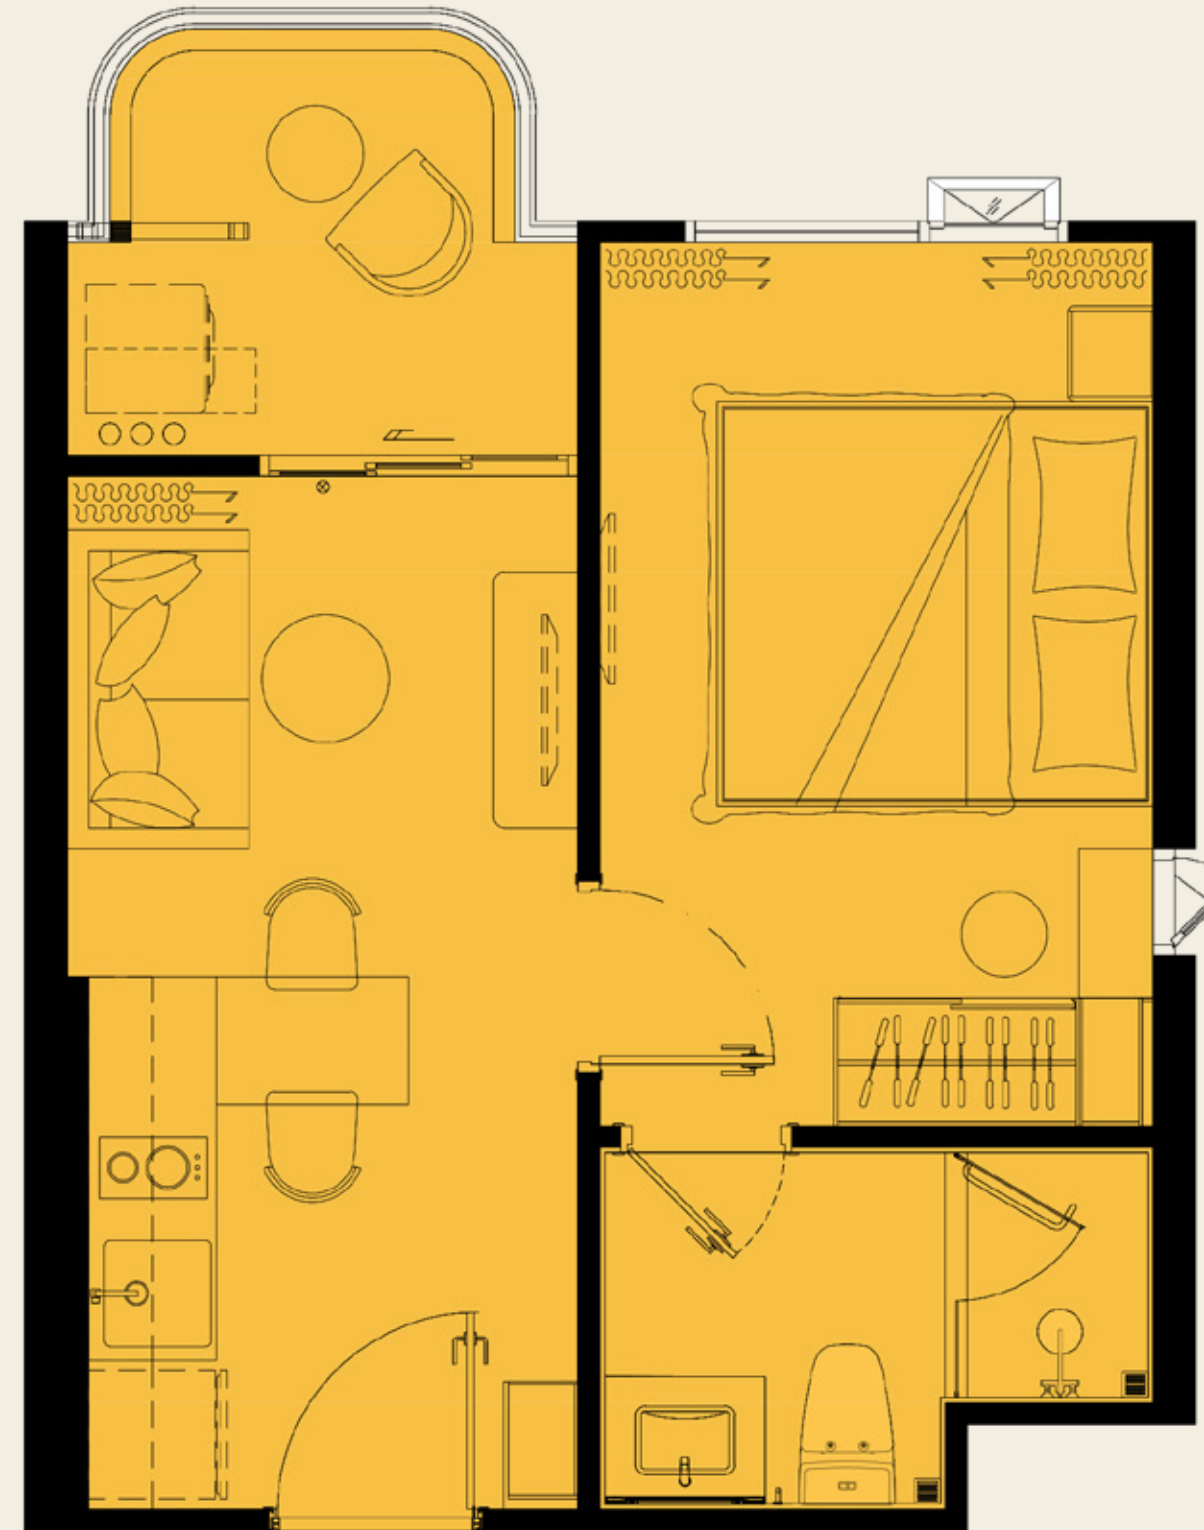

UNIT PLAN

the TITLE
vivana

1 BEDROOM M6

32.50 SQ.M.

COMPANY RESERVES THE RIGHT TO AMEND THE TERMS AND CONDITIONS OR WITHDRAW THE CARD, AT ANY TIME FOR ANY REASON, WITHOUT PRIOR NOTICE.

ASSETWISE Rhom Bho Property