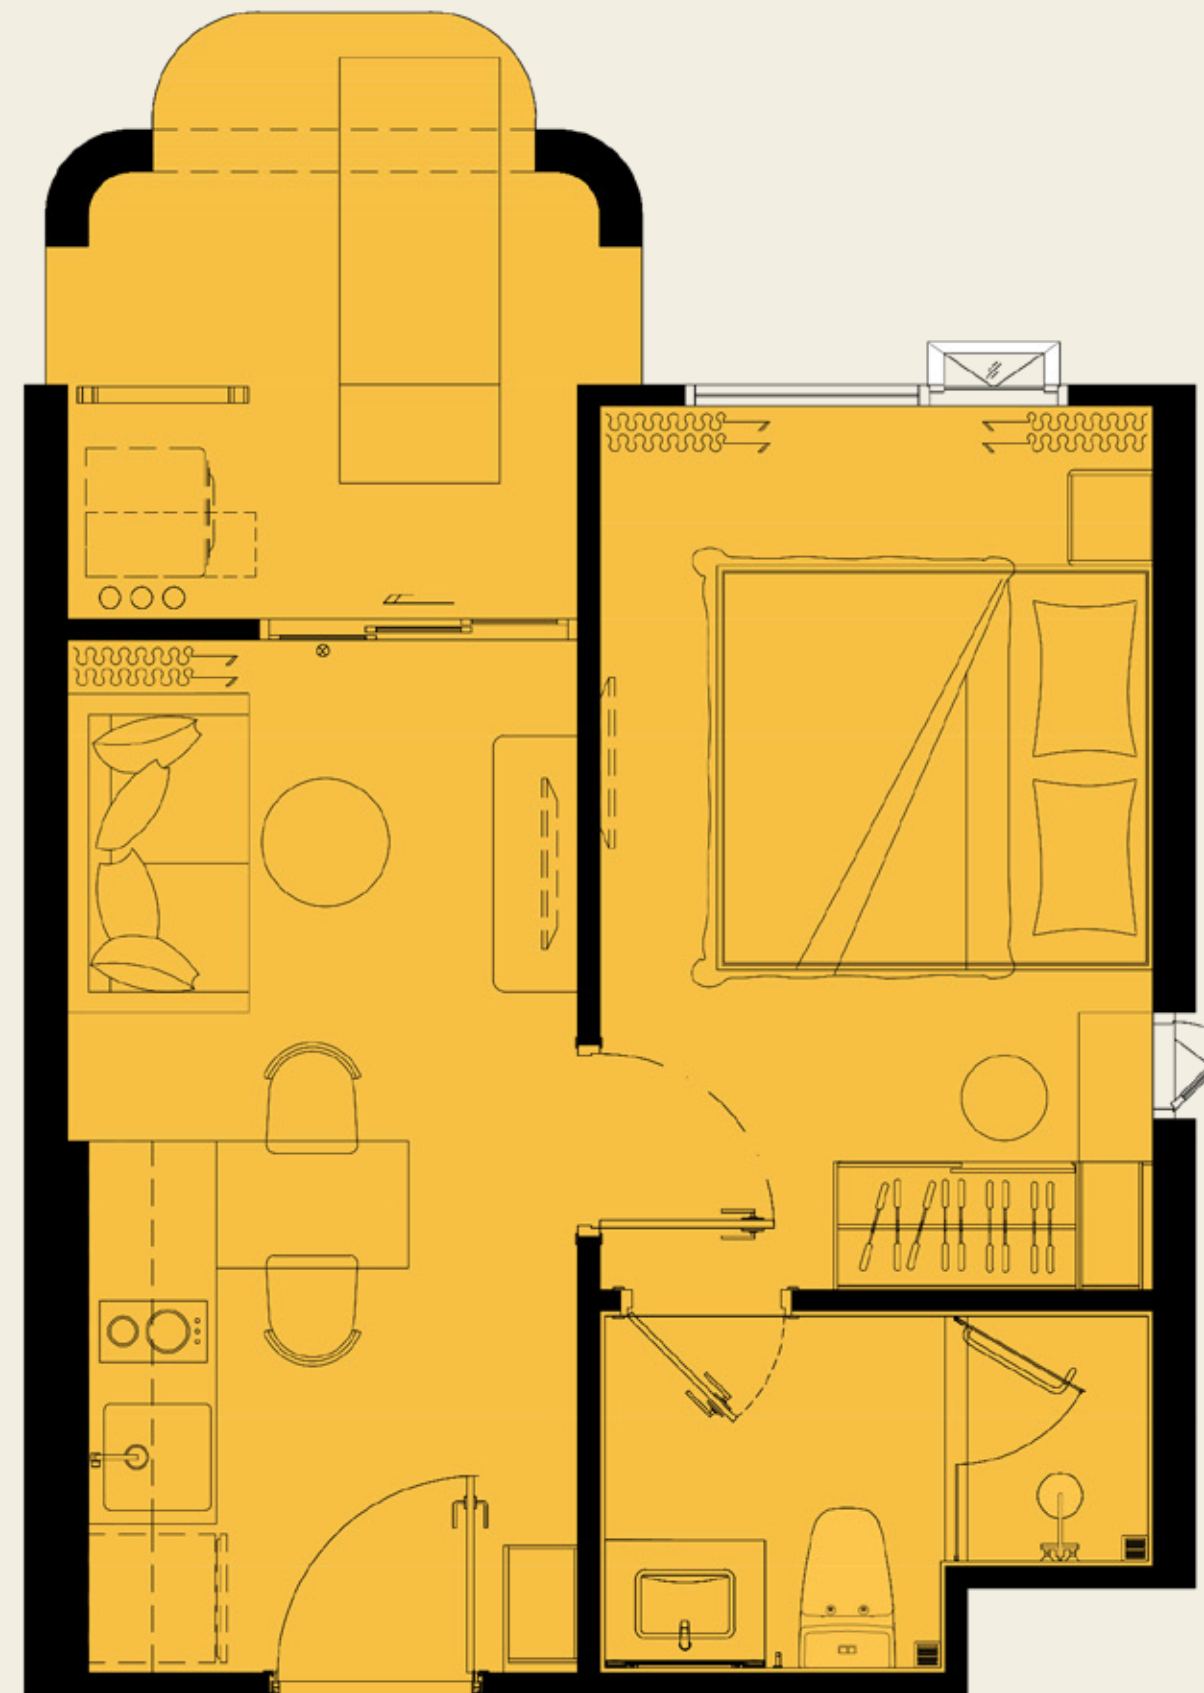

UNIT PLAN

The TITLE
vivana

1 BEDROOM MA3

35.00 SQ.M.

*COMPANY RESERVES THE RIGHT TO AMEND THE TERMS AND CONDITIONS OR WITHDRAW THE CARD, AT ANY TIME FOR ANY REASON, WITHOUT PRIOR NOTICE.

ASSETWISE Rhom Bho Property