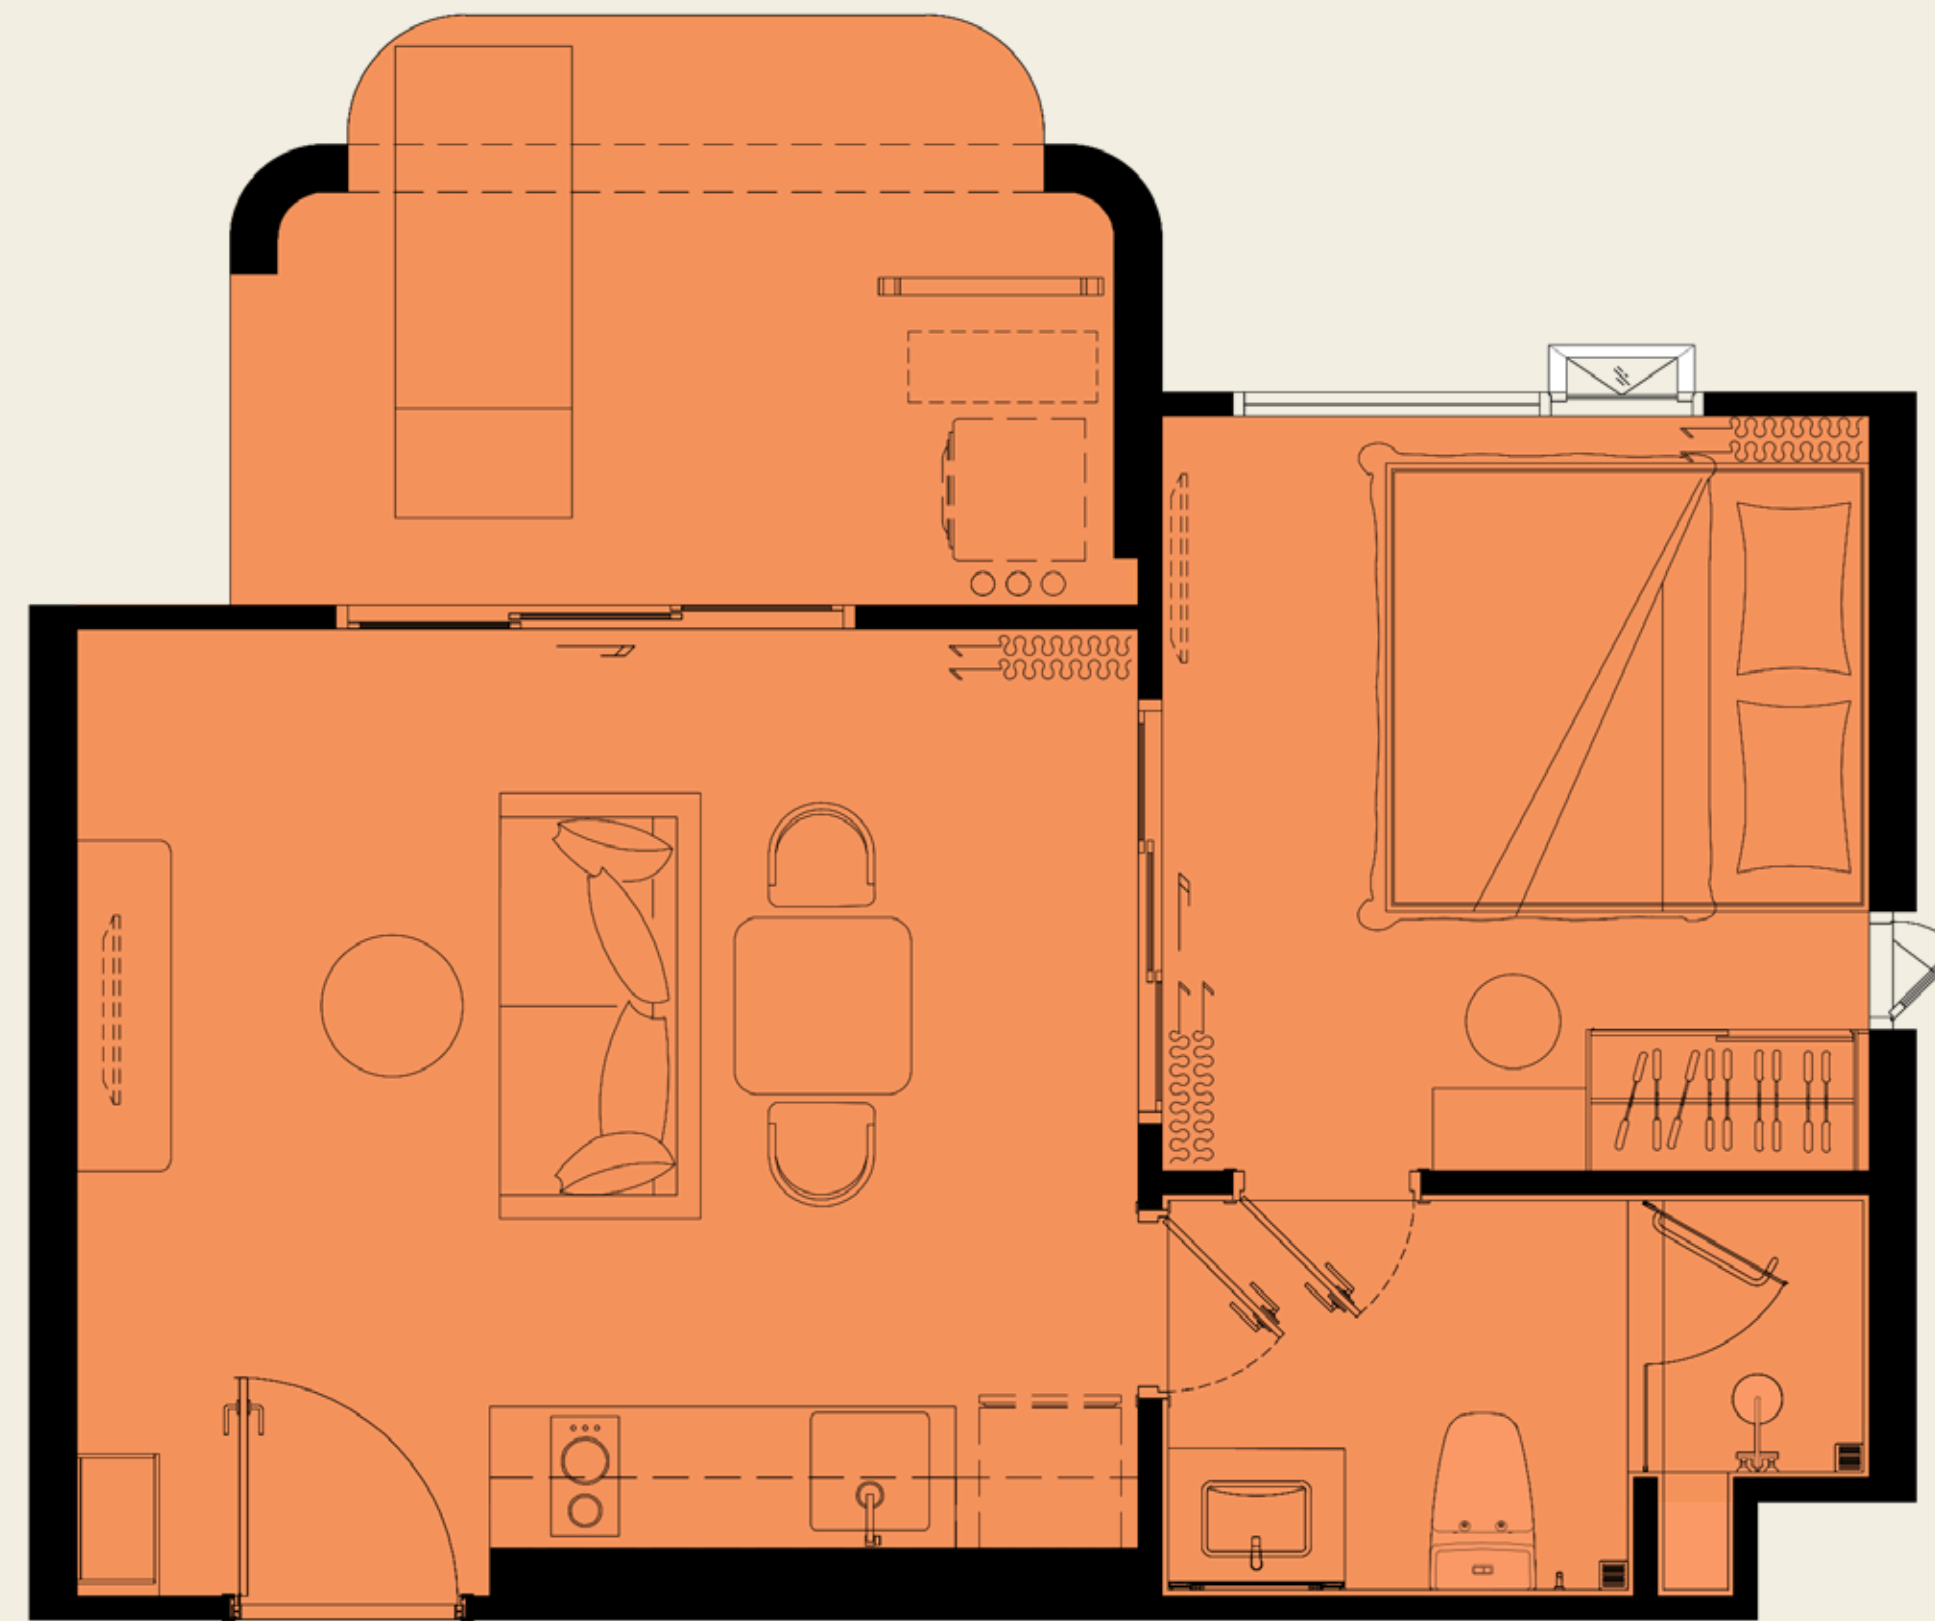

UNIT PLAN

The TITLE
vivana

1 BEDROOM LA1

43.50 SQ.M.

*COMPANY RESERVES THE RIGHT TO AMEND THE TERMS AND CONDITIONS OR WITHDRAW THE CARD, AT ANY TIME FOR ANY REASON, WITHOUT PRIOR NOTICE.

UNIT PLAN

The TITLE
vivana

1 BEDROOM LA2

43.50 SQ.M.

*COMPANY RESERVES THE RIGHT TO AMEND THE TERMS AND CONDITIONS OR WITHDRAW THE CARD, AT ANY TIME FOR ANY REASON, WITHOUT PRIOR NOTICE.

UNIT PLAN

The TITLE
vivana

1 BEDROOM LA3

43.50 SQ.M.