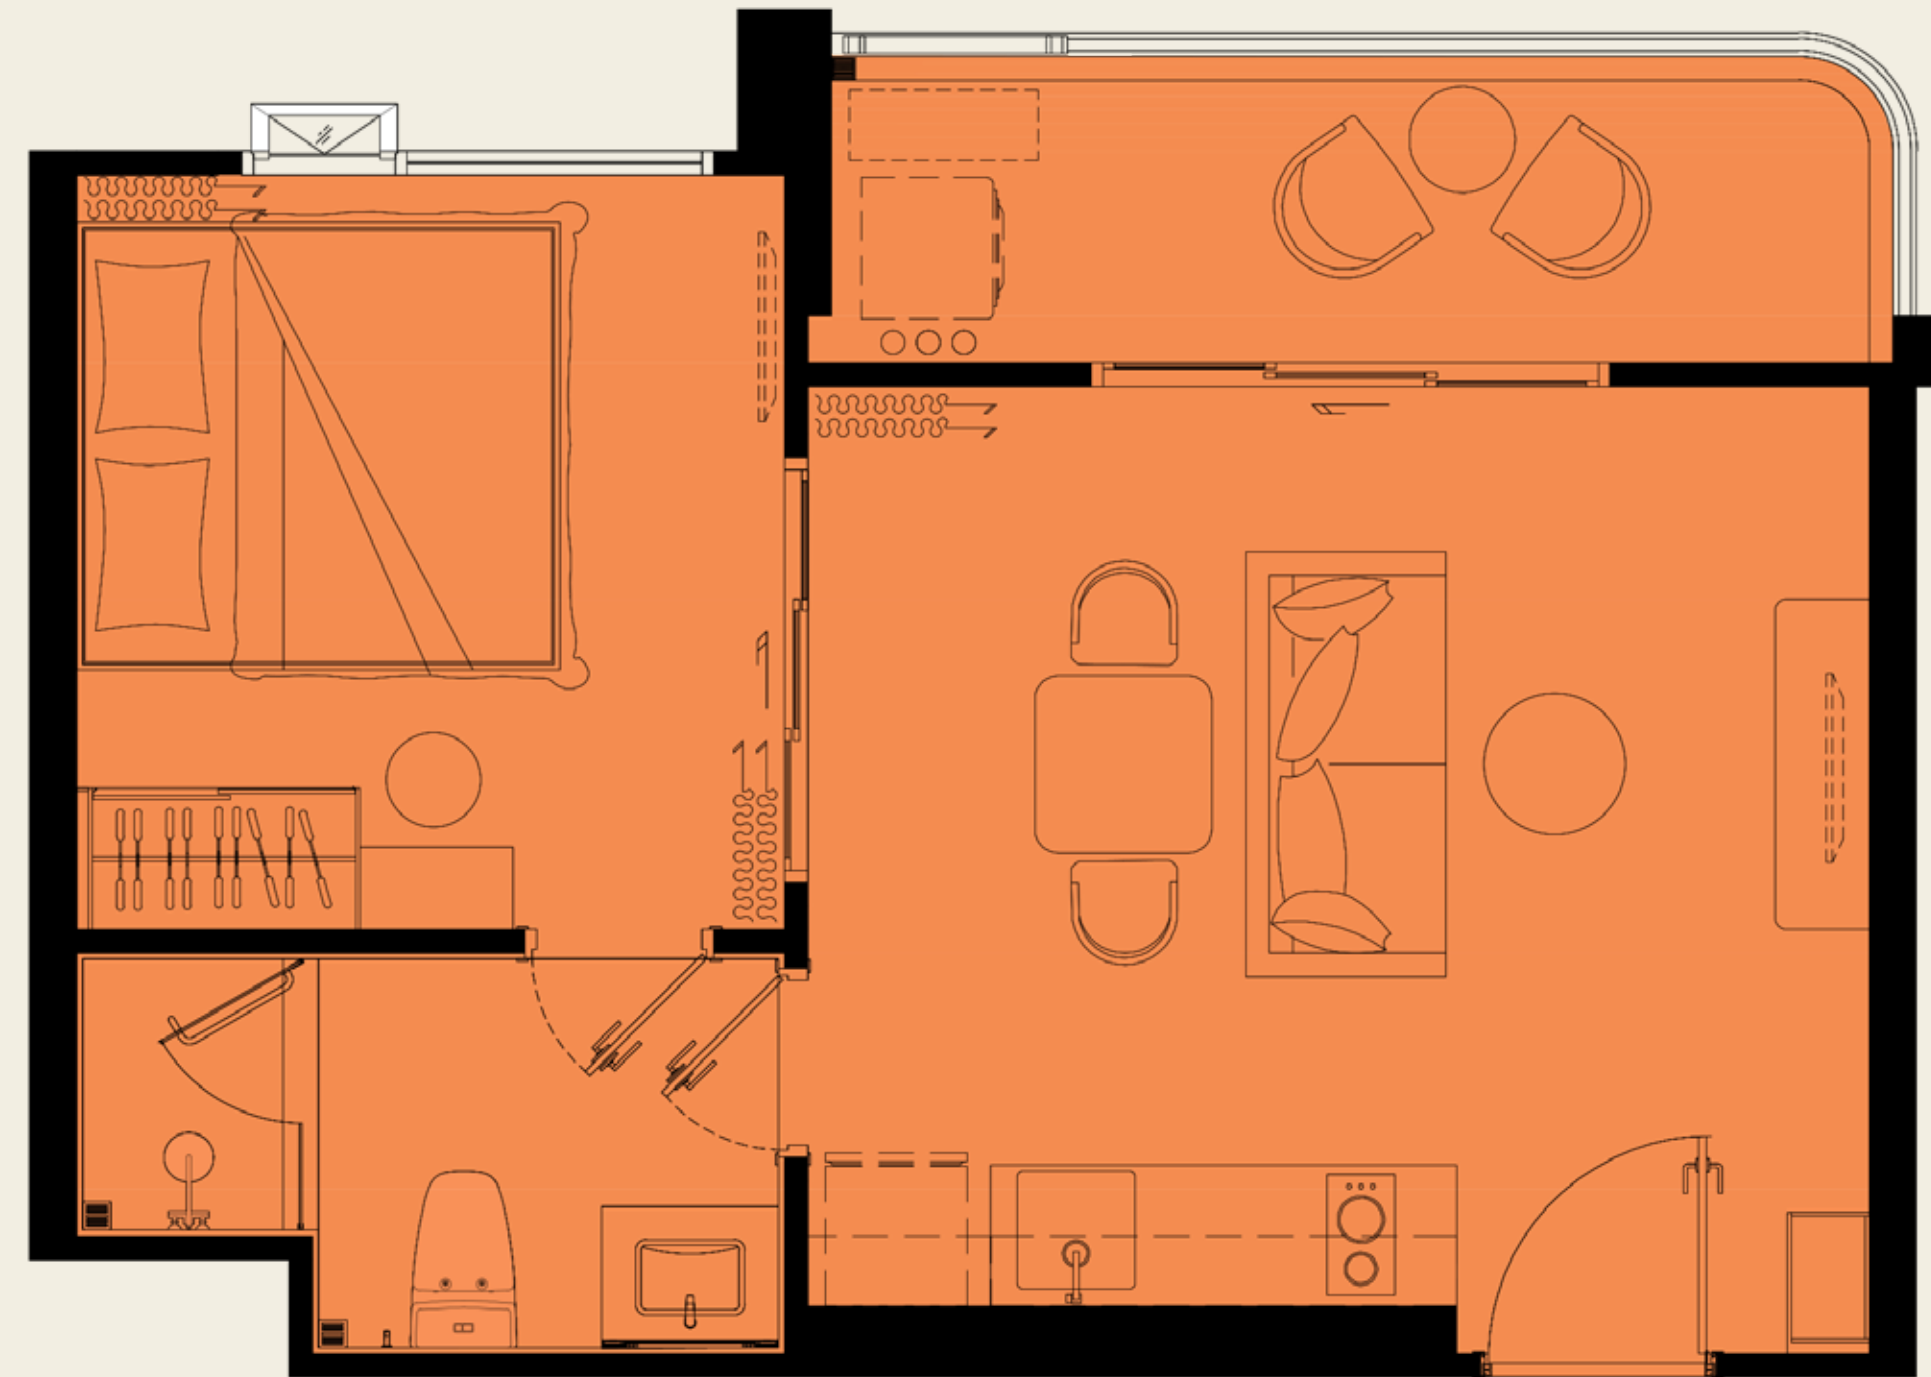

UNIT PLAN

The TITLE
vivana

1 BEDROOM L5
40.50 SQ.M.

*COMPANY RESERVES THE RIGHT TO AMEND THE TERMS AND CONDITIONS OR WITHDRAW THE CARD, AT ANY TIME FOR ANY REASON, WITHOUT PRIOR NOTICE.

ASSETWISE Rhom Bho Property