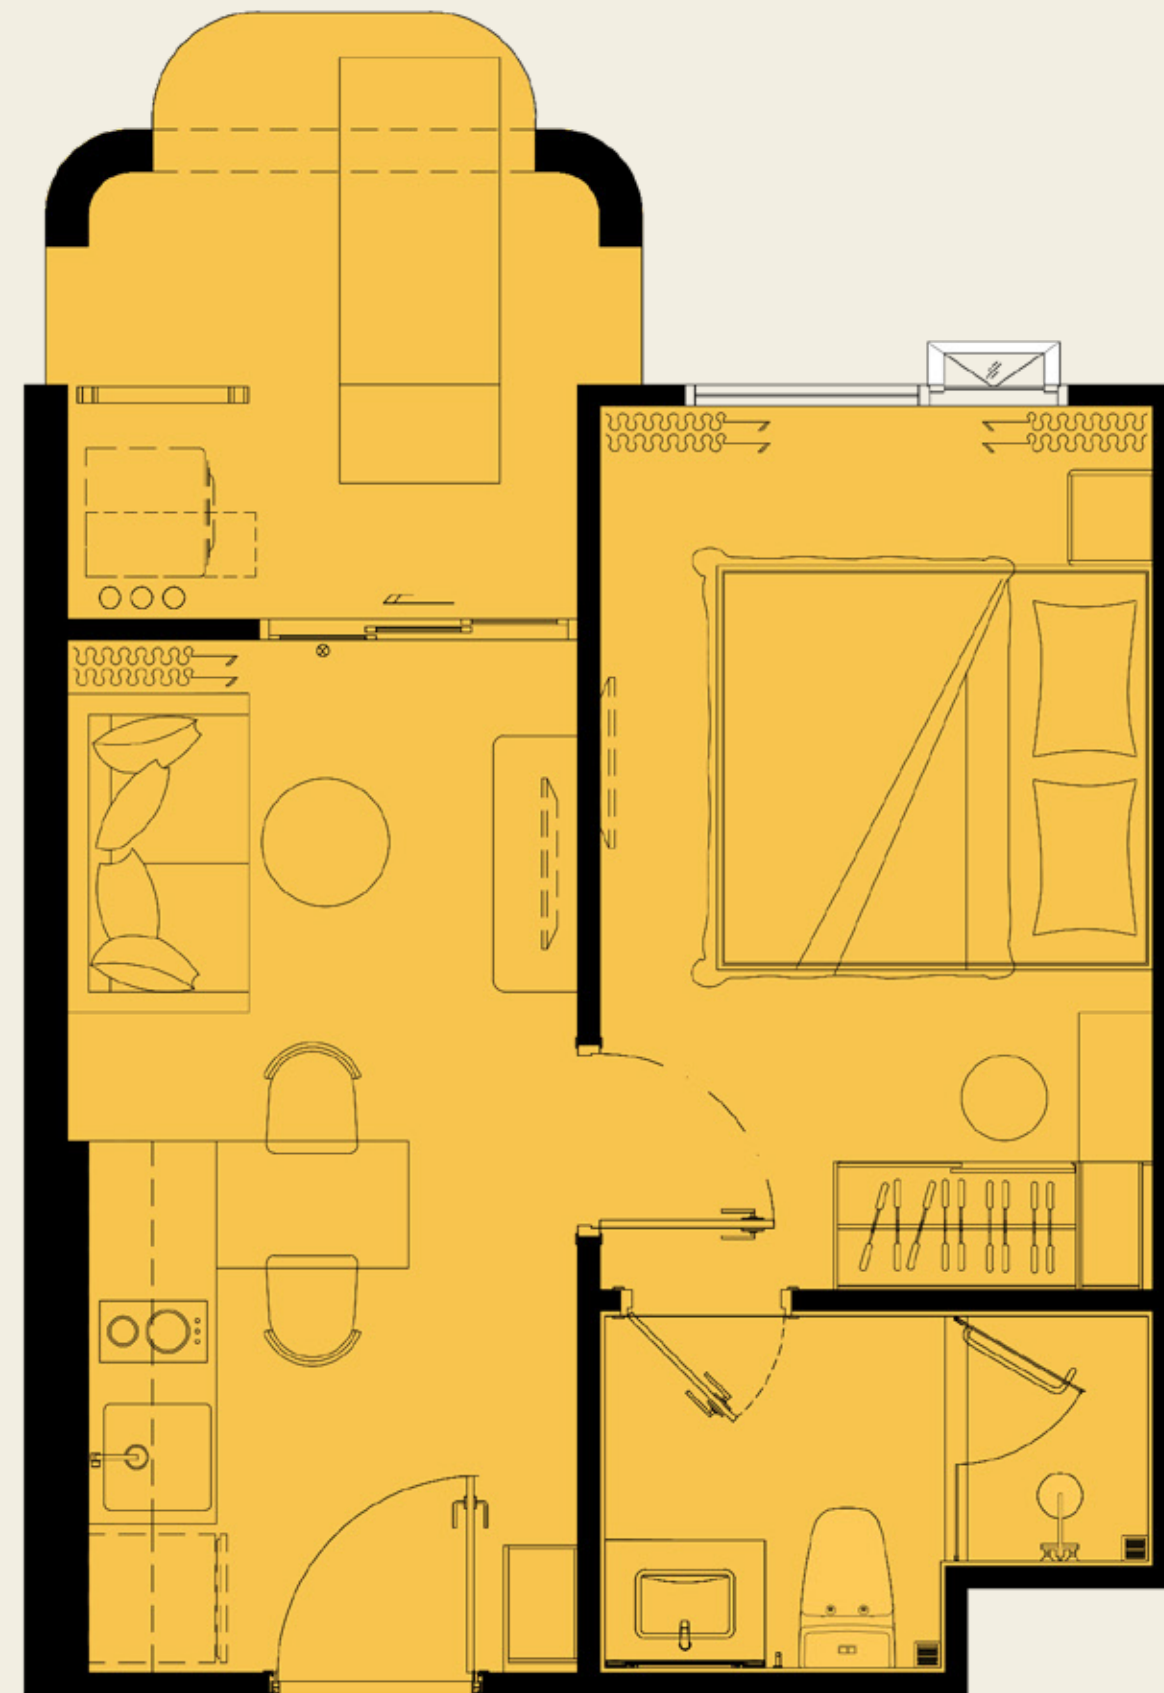

UNIT PLAN

The TITLE
vivana

1 BEDROOM MA2

35.00 SQ.M.

COMPANY RESERVES THE RIGHT TO AMEND THE TERMS AND CONDITIONS OR WITHDRAW THE CARD, AT ANY TIME FOR ANY REASON, WITHOUT PRIOR NOTICE.

ASSETWISE Rhom Bho Property