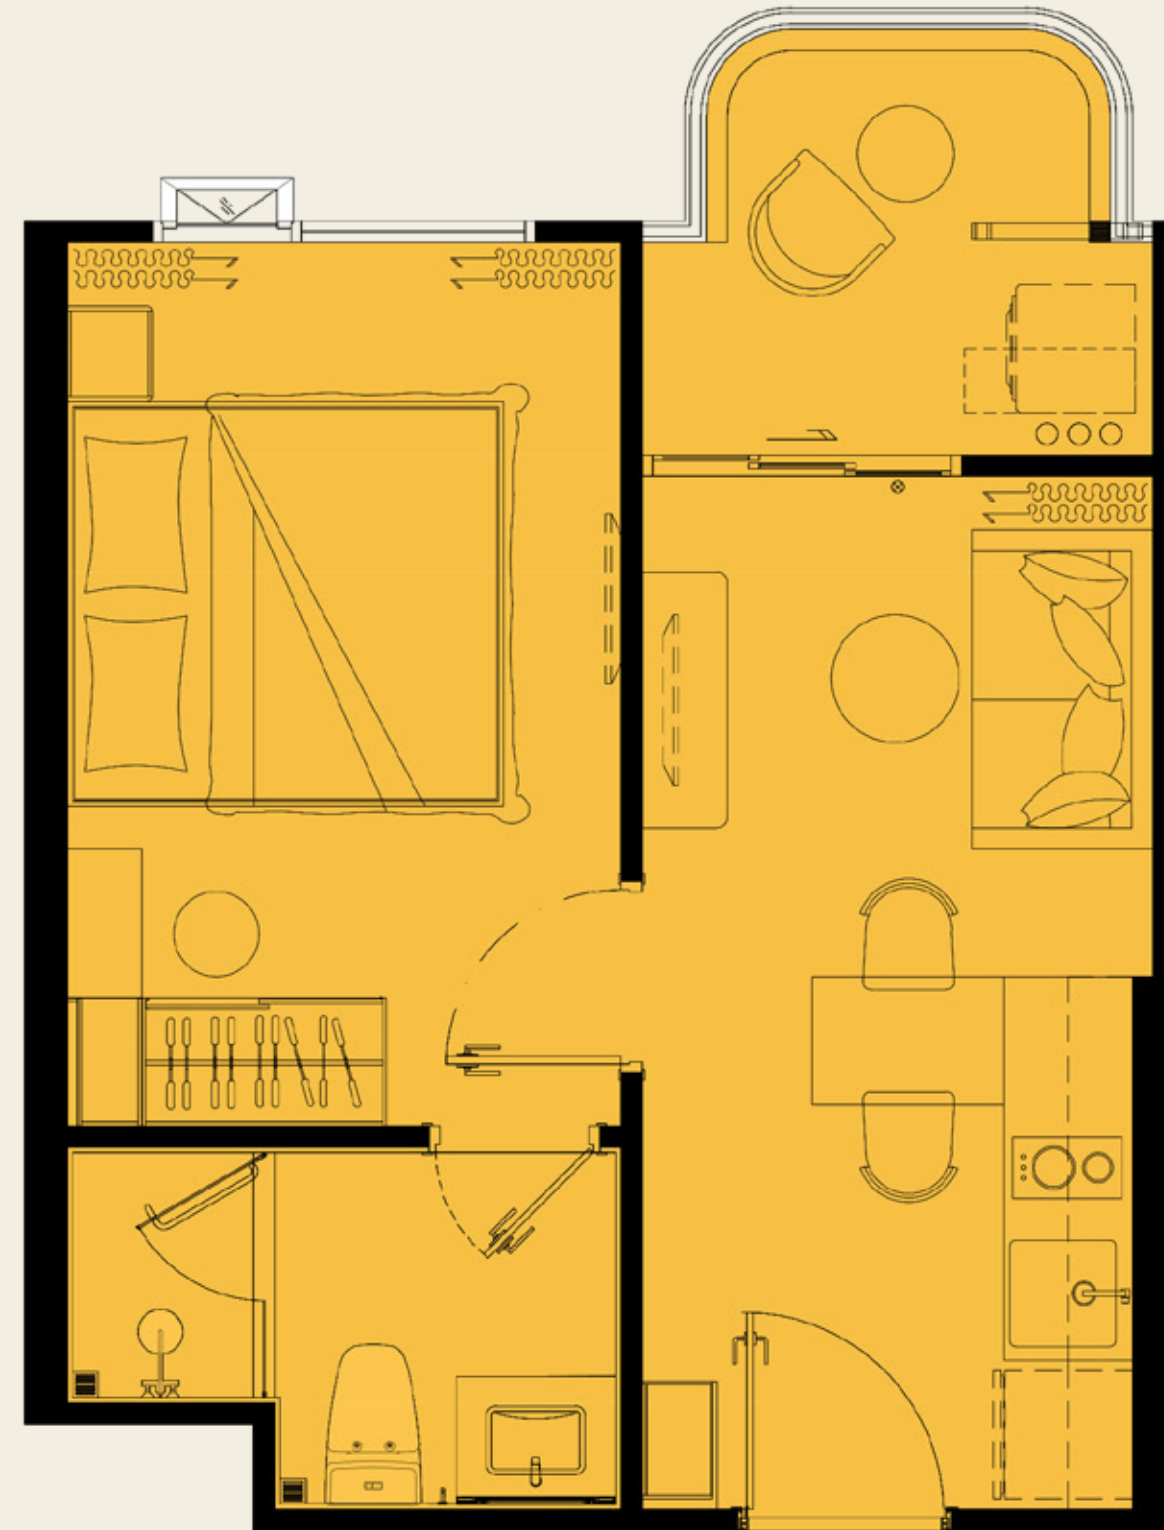

UNIT PLAN

The TITLE
vivana

1 BEDROOM M4M

32.50 SQ.M.

COMPANY RESERVES THE RIGHT TO AMEND THE TERMS AND CONDITIONS OR WITHDRAW THE CARD, AT ANY TIME FOR ANY REASON, WITHOUT PRIOR NOTICE.

ASSETWISE Rhom Bho Property