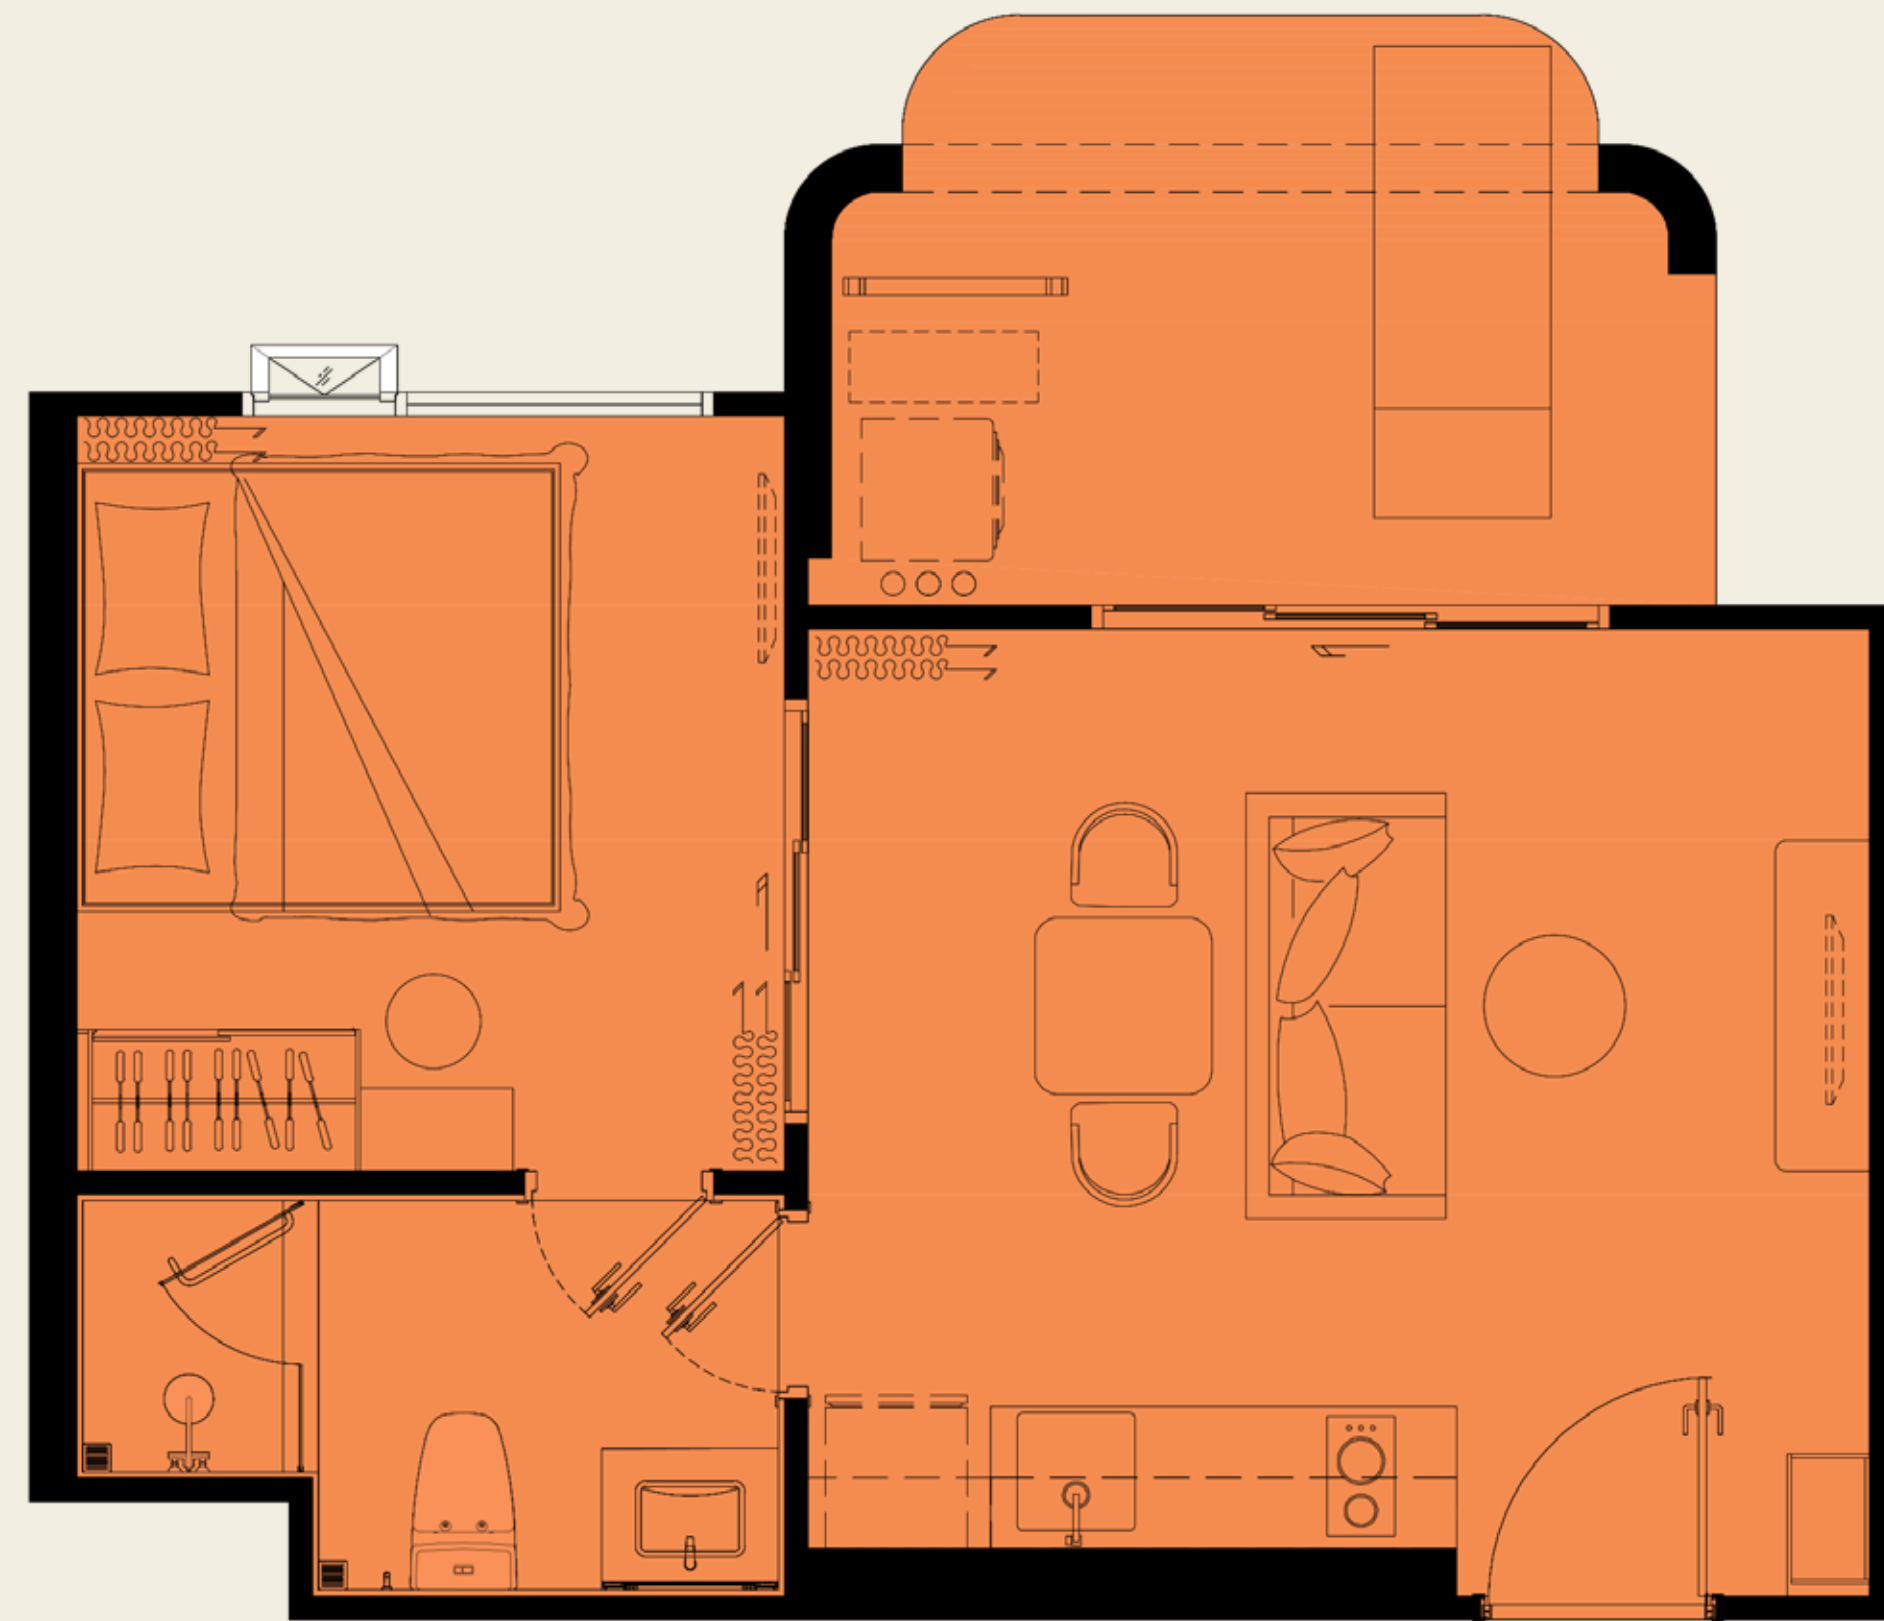

UNIT PLAN

The TITLE
vivana

1 BEDROOM L7

43.00 SQ.M.

COMPANY RESERVES THE RIGHT TO AMEND THE TERMS AND CONDITIONS OR WITHDRAW THE CARD, AT ANY TIME FOR ANY REASON, WITHOUT PRIOR NOTICE.

ASSETWISE  Rhom Bho Property

UNIT PLAN

The TITLE
vivana

1 BEDROOM LA1

43.50 SQ.M.

*COMPANY RESERVES THE RIGHT TO AMEND THE TERMS AND CONDITIONS OR WITHDRAW THE CARD, AT ANY TIME FOR ANY REASON, WITHOUT PRIOR NOTICE.

UNIT PLAN

The TITLE
vivana