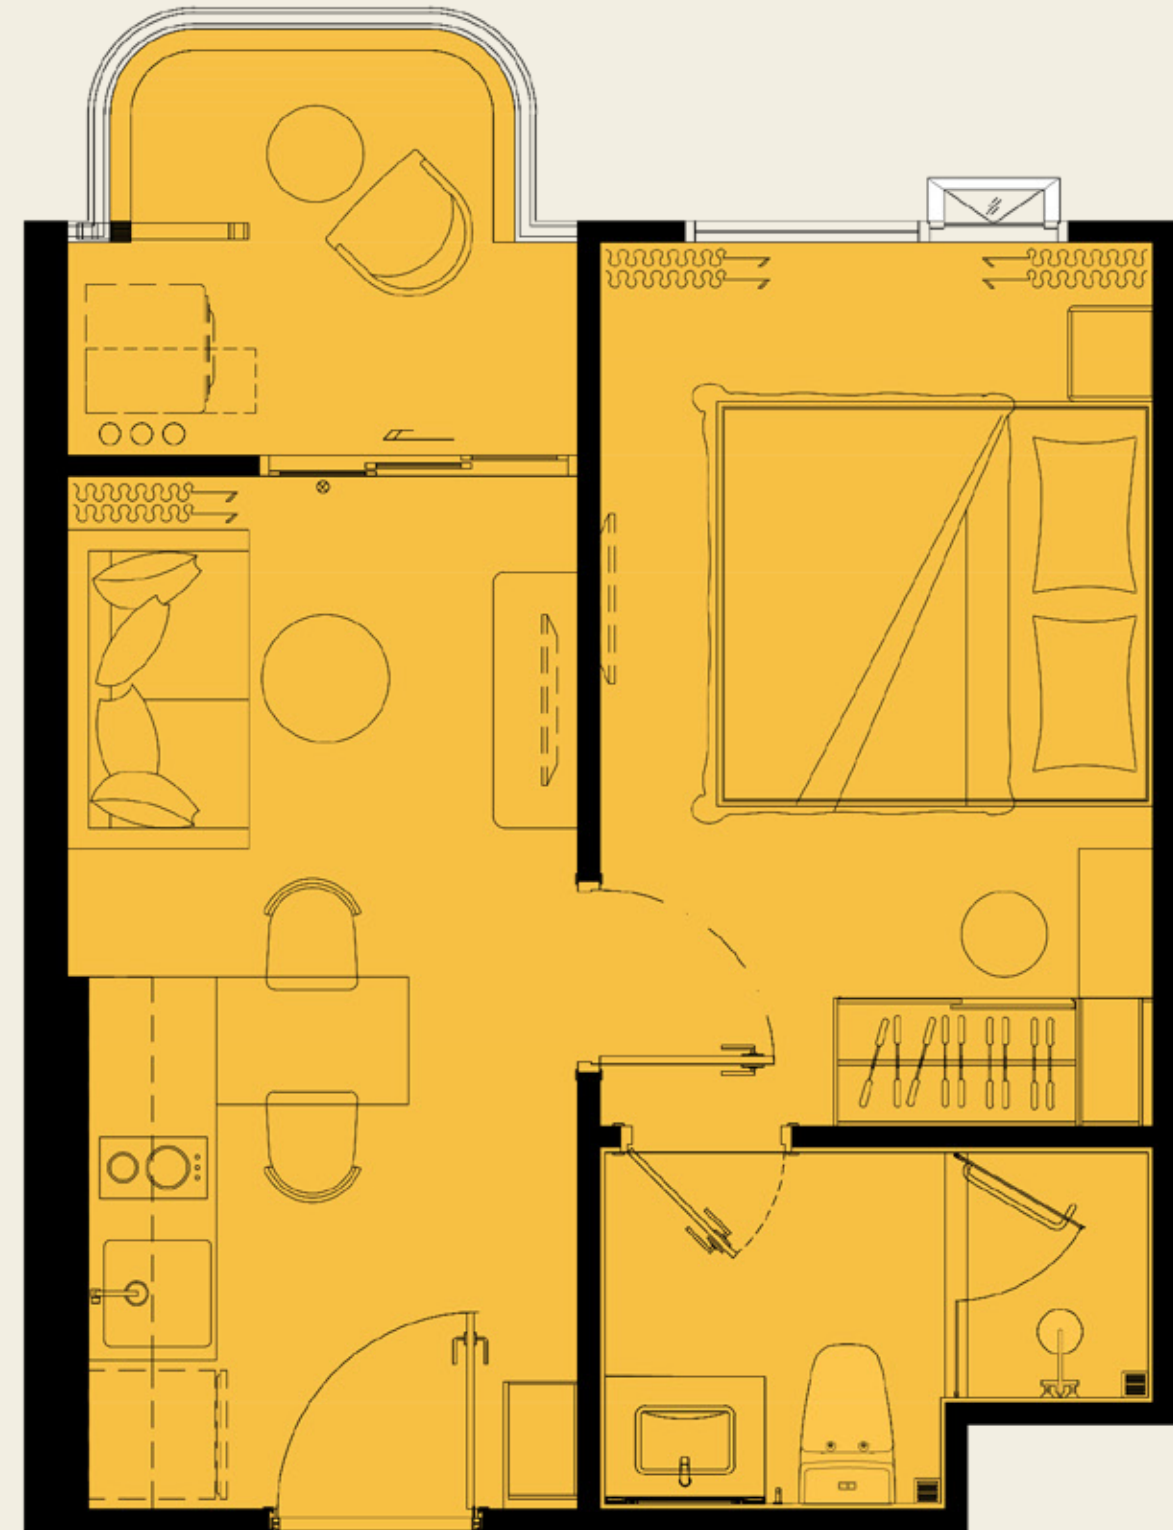

UNIT PLAN

the TITLE
vivana

1 BEDROOM M5

32.50 SQ.M.

*COMPANY RESERVES THE RIGHT TO AMEND THE TERMS AND CONDITIONS OR WITHDRAW THE CARD, AT ANY TIME FOR ANY REASON, WITHOUT PRIOR NOTICE.

ASSETWISE Rhom Bho Property