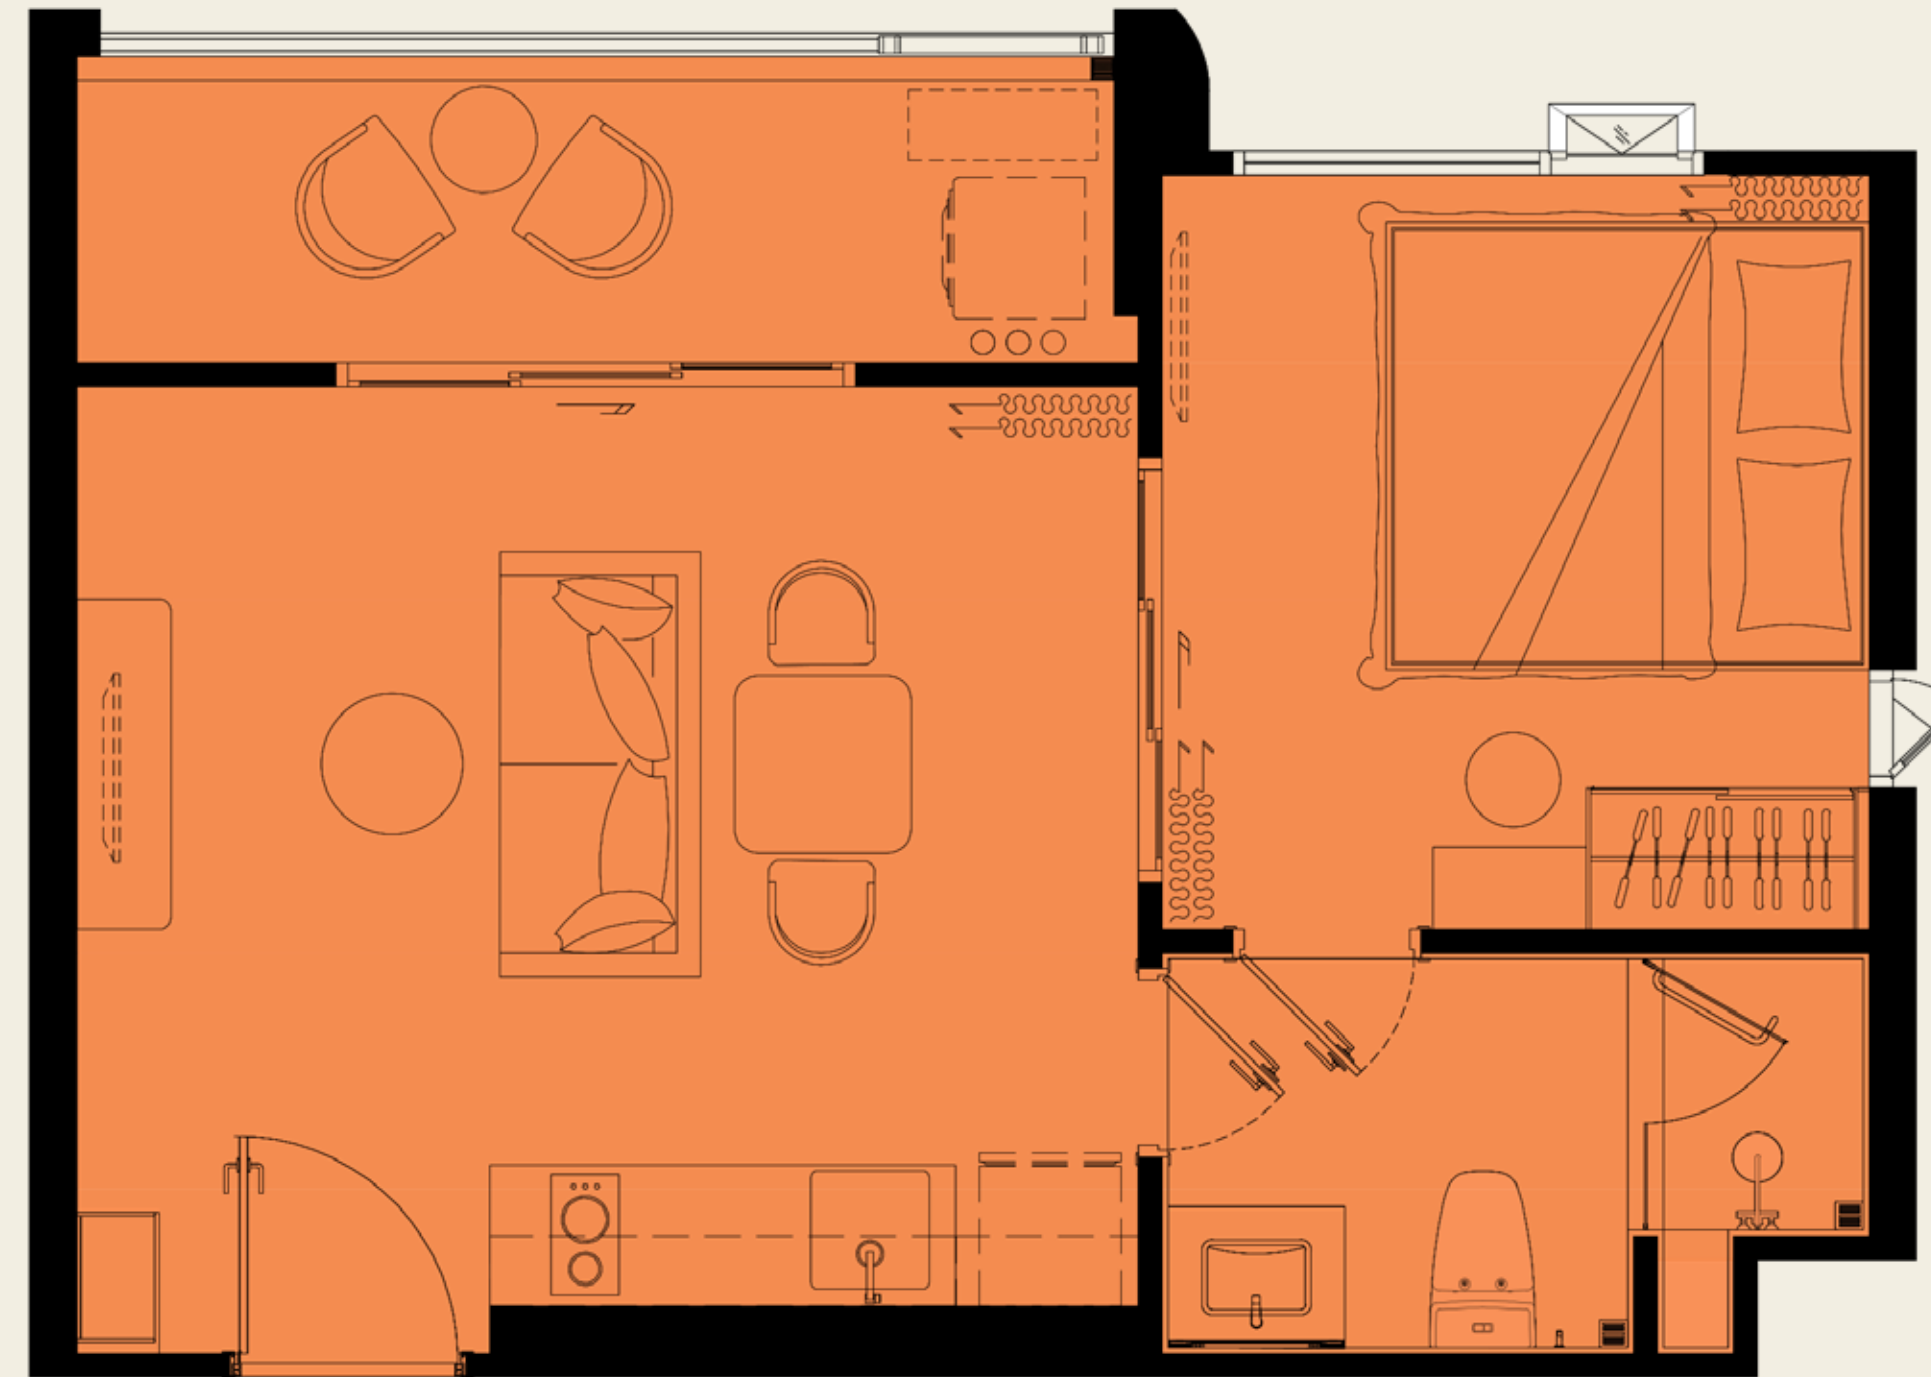

UNIT PLAN

The TITLE
vivana

1 BEDROOM L3
40.50 SQ.M.

*COMPANY RESERVES THE RIGHT TO AMEND THE TERMS AND CONDITIONS OR WITHDRAW THE CARD, AT ANY TIME FOR ANY REASON, WITHOUT PRIOR NOTICE.

ASSETWISE Rhom Bho Property