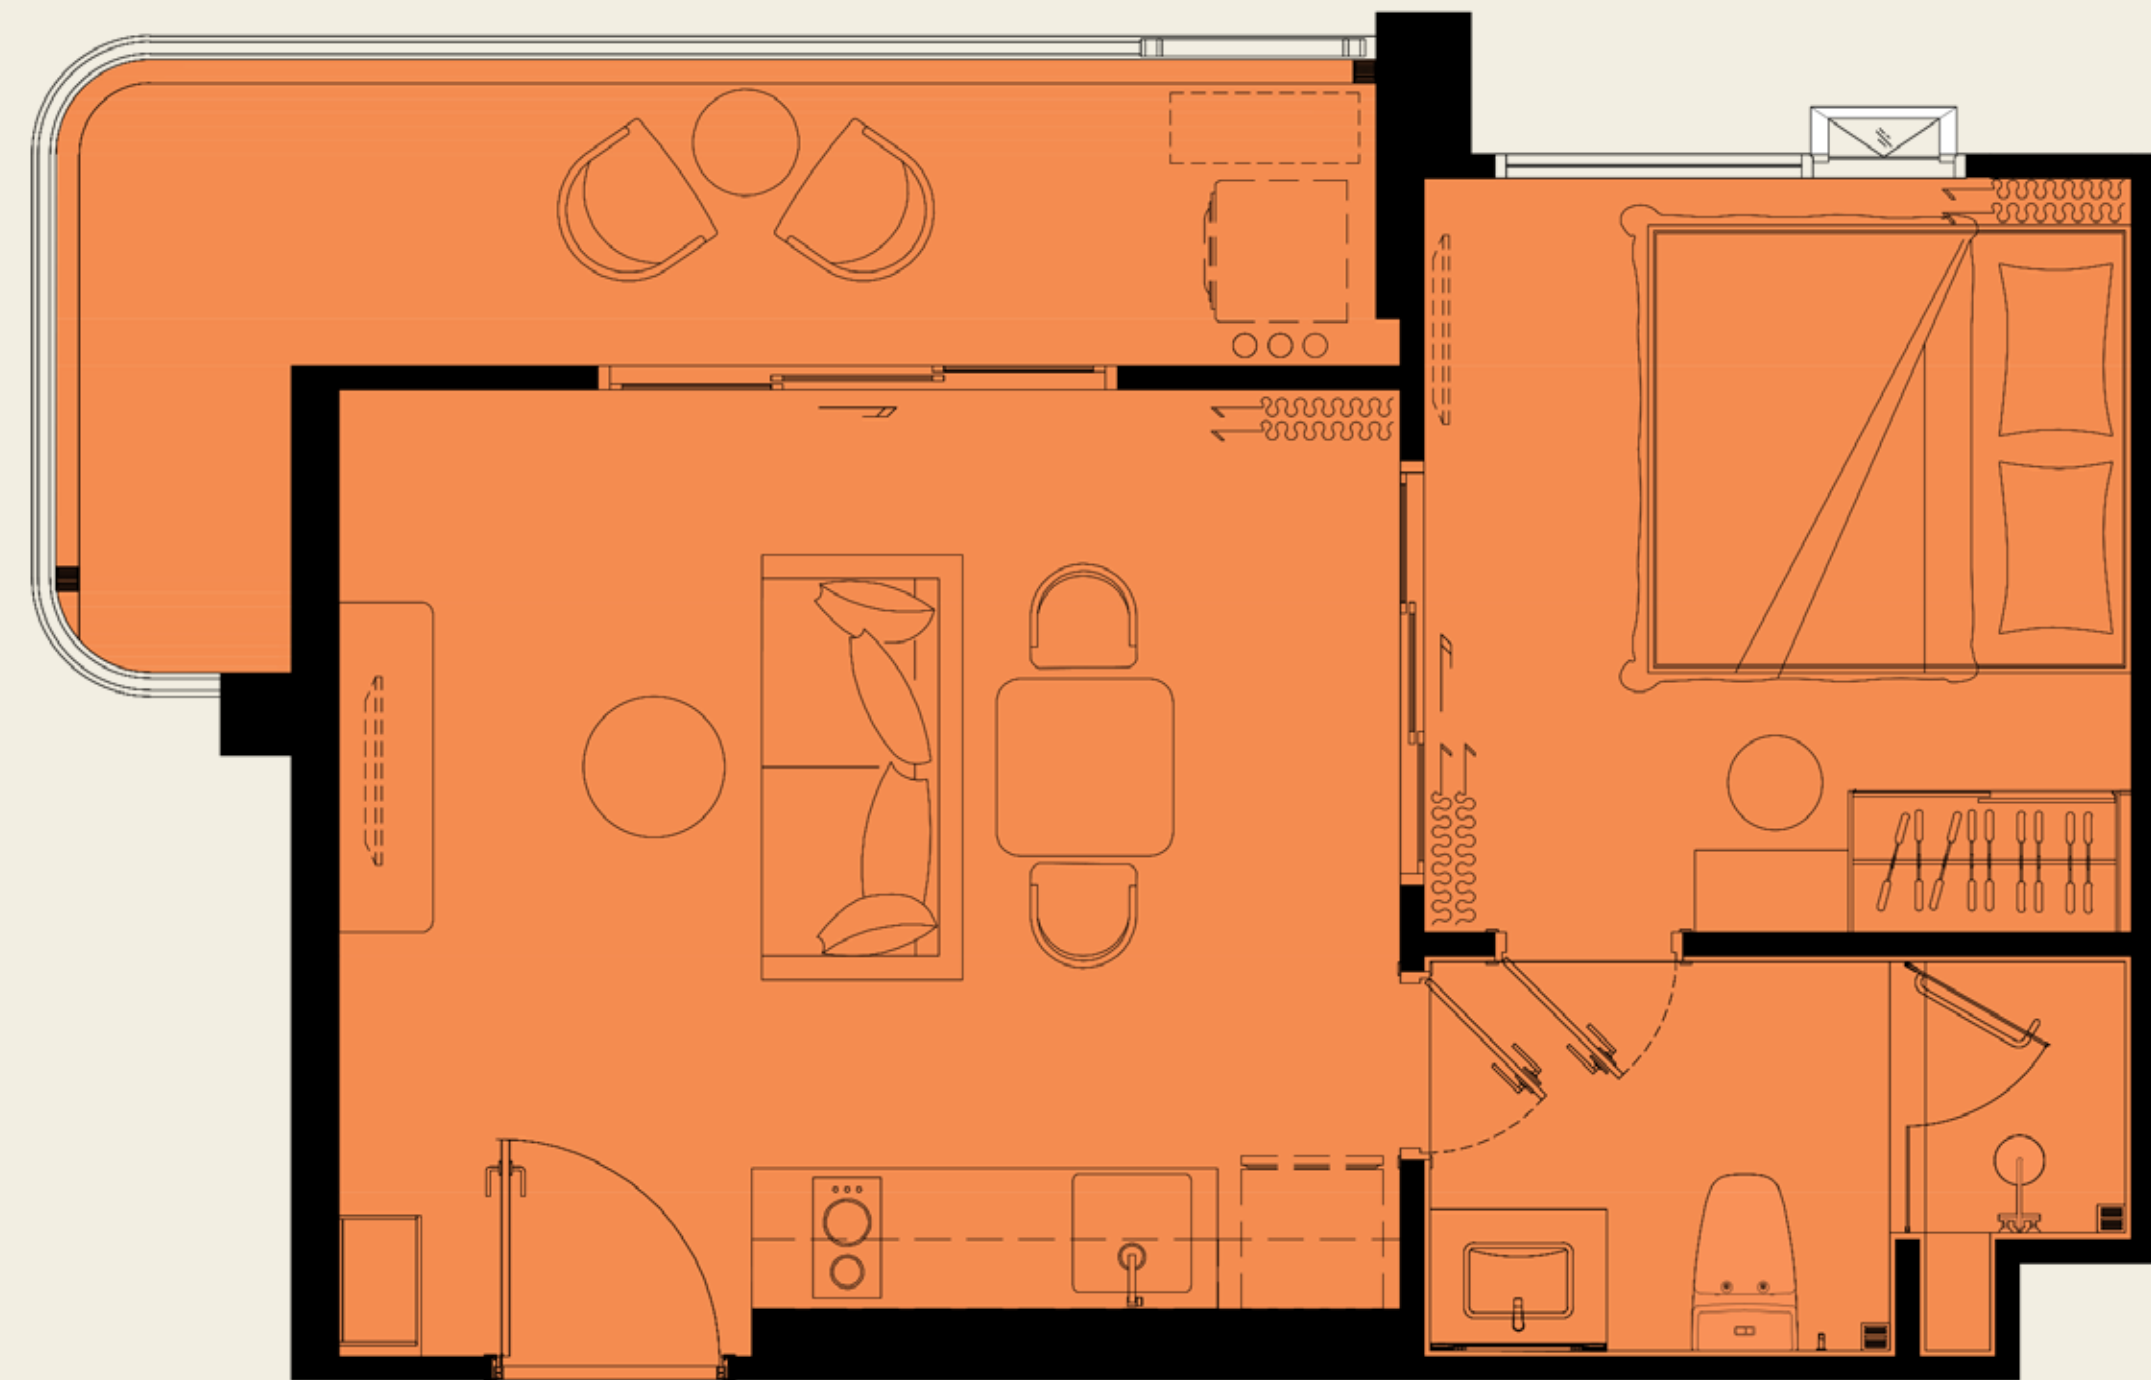

UNIT PLAN

The TITLE
vivana

1 BEDROOM L6

43.50 SQ.M.

COMPANY RESERVES THE RIGHT TO AMEND THE TERMS AND CONDITIONS OR WITHDRAW THE CARD, AT ANY TIME FOR ANY REASON, WITHOUT PRIOR NOTICE.

ASSETWISE Rhom Bho Property