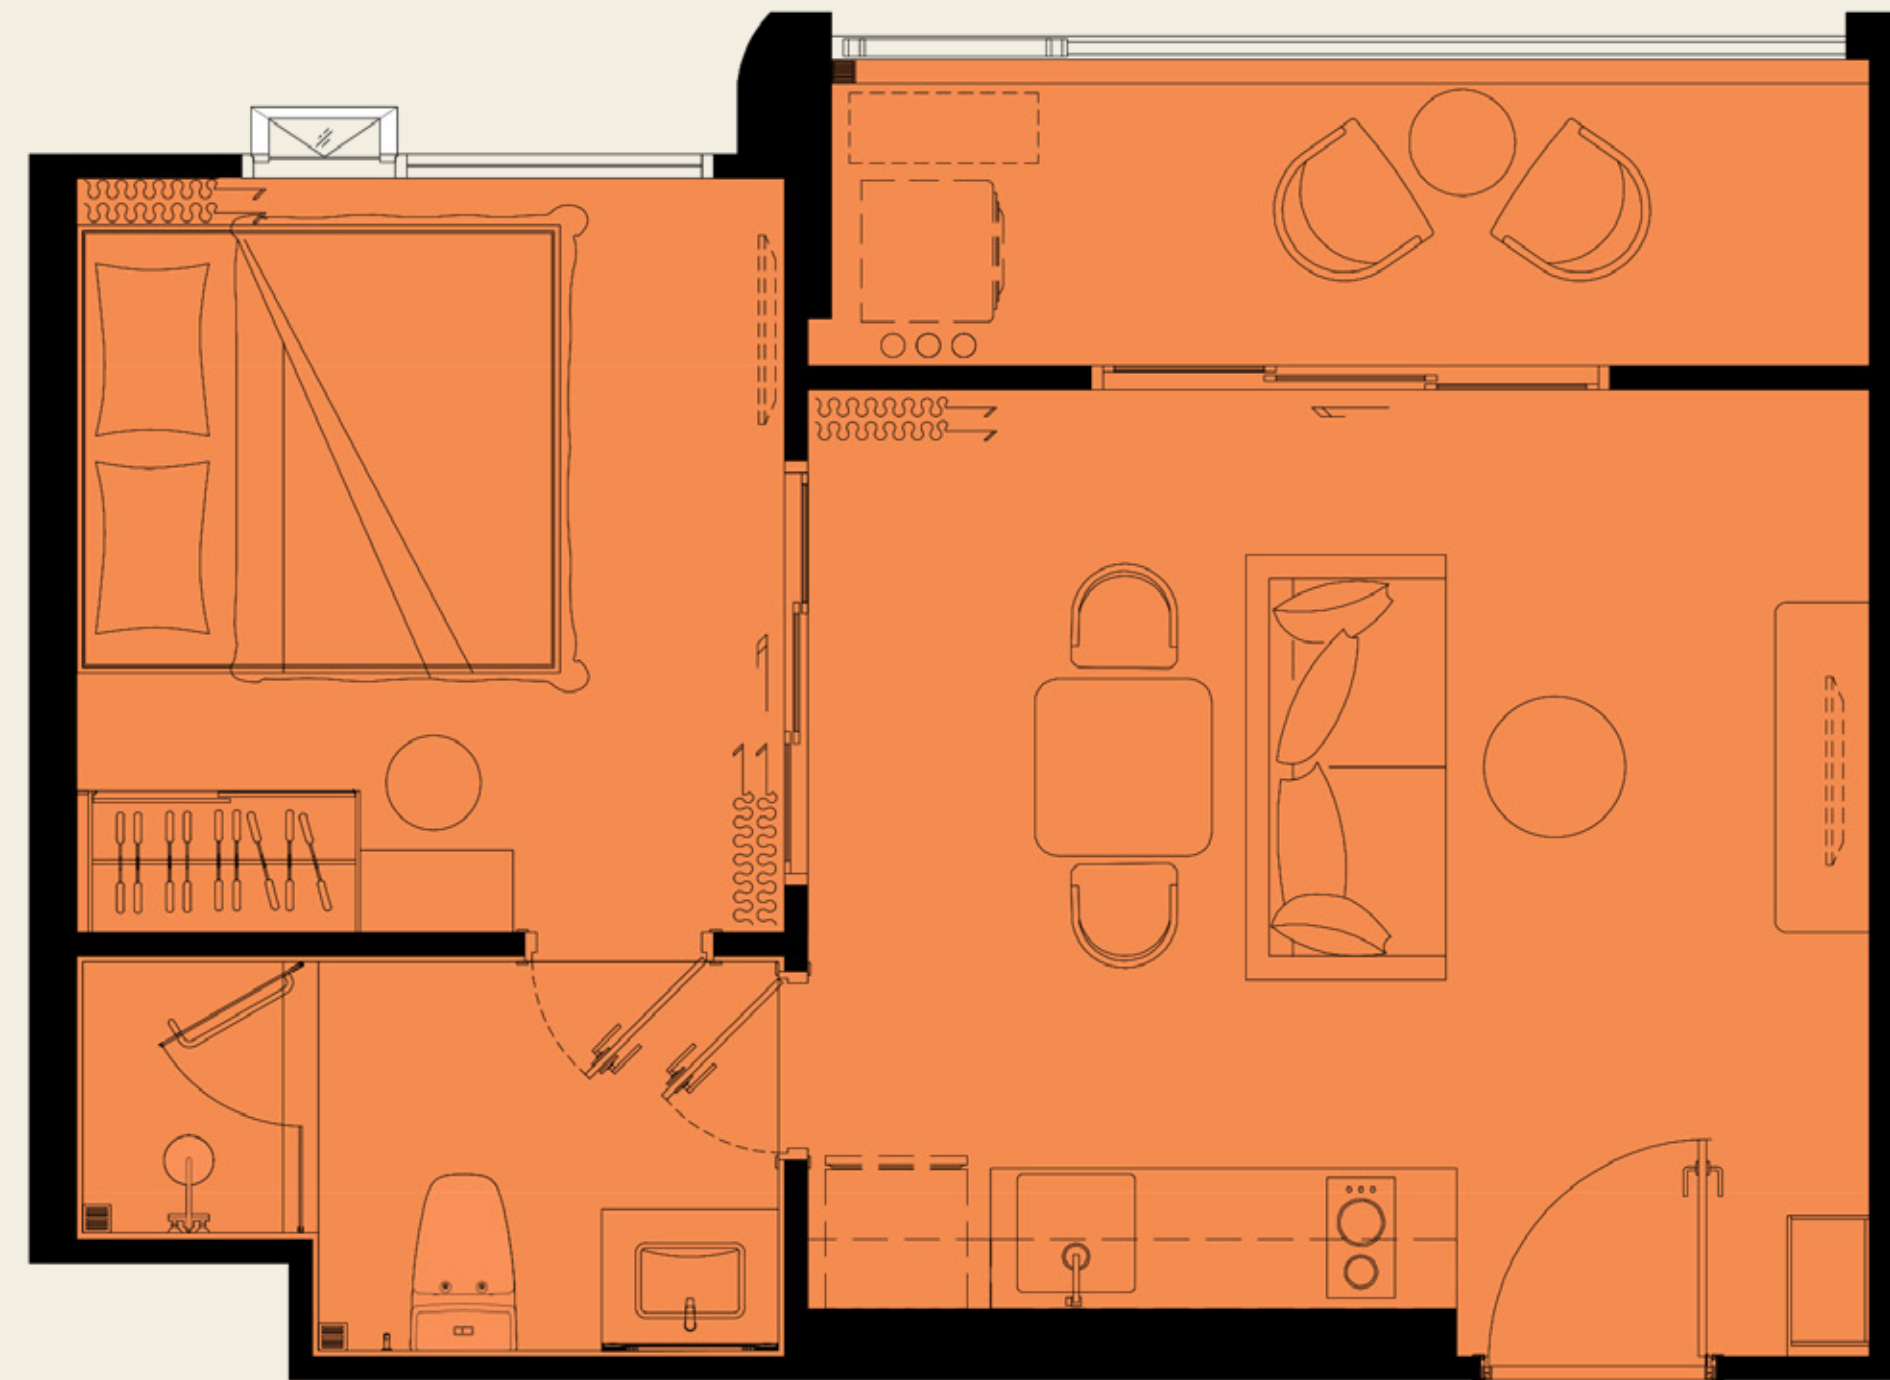

1 BEDROOM L1
40.50 SQ.M.

UNIT PLAN

The TITLE
vivana

1 BEDROOM L2
40.50 SQ.M.

*COMPANY RESERVES THE RIGHT TO AMEND THE TERMS AND CONDITIONS OR WITHDRAW THE CARD, AT ANY TIME FOR ANY REASON, WITHOUT PRIOR NOTICE.

ASSETWISE Rhom Bho Property