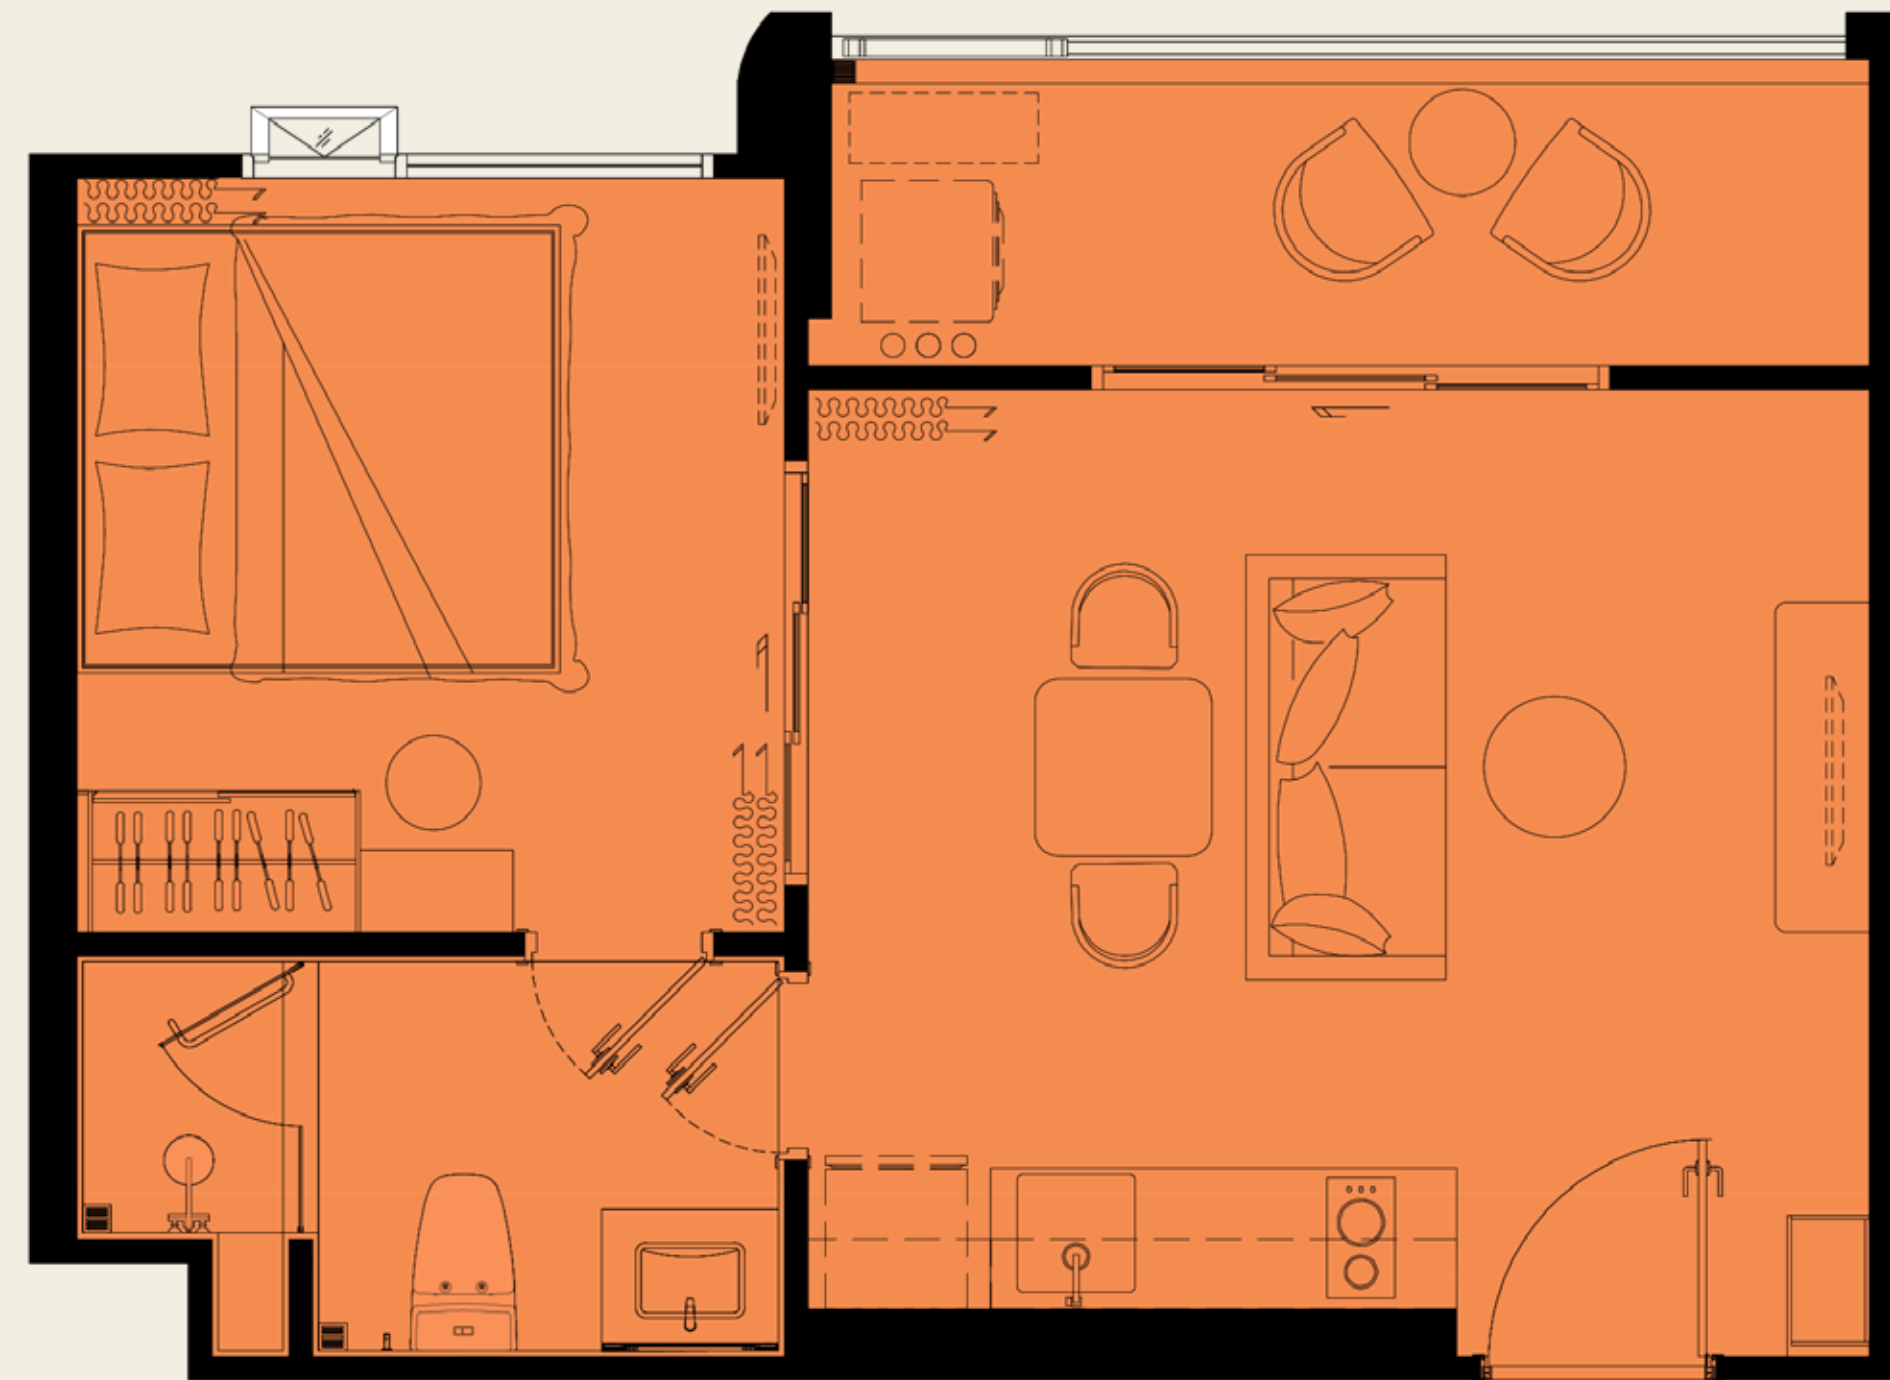

UNIT PLAN

The TITLE
vivana

1 BEDROOM L4
40.50 SQ.M.

*COMPANY RESERVES THE RIGHT TO AMEND THE TERMS AND CONDITIONS OR WITHDRAW THE CARD, AT ANY TIME FOR ANY REASON, WITHOUT PRIOR NOTICE.

ASSETWISE Rhom Bho Property