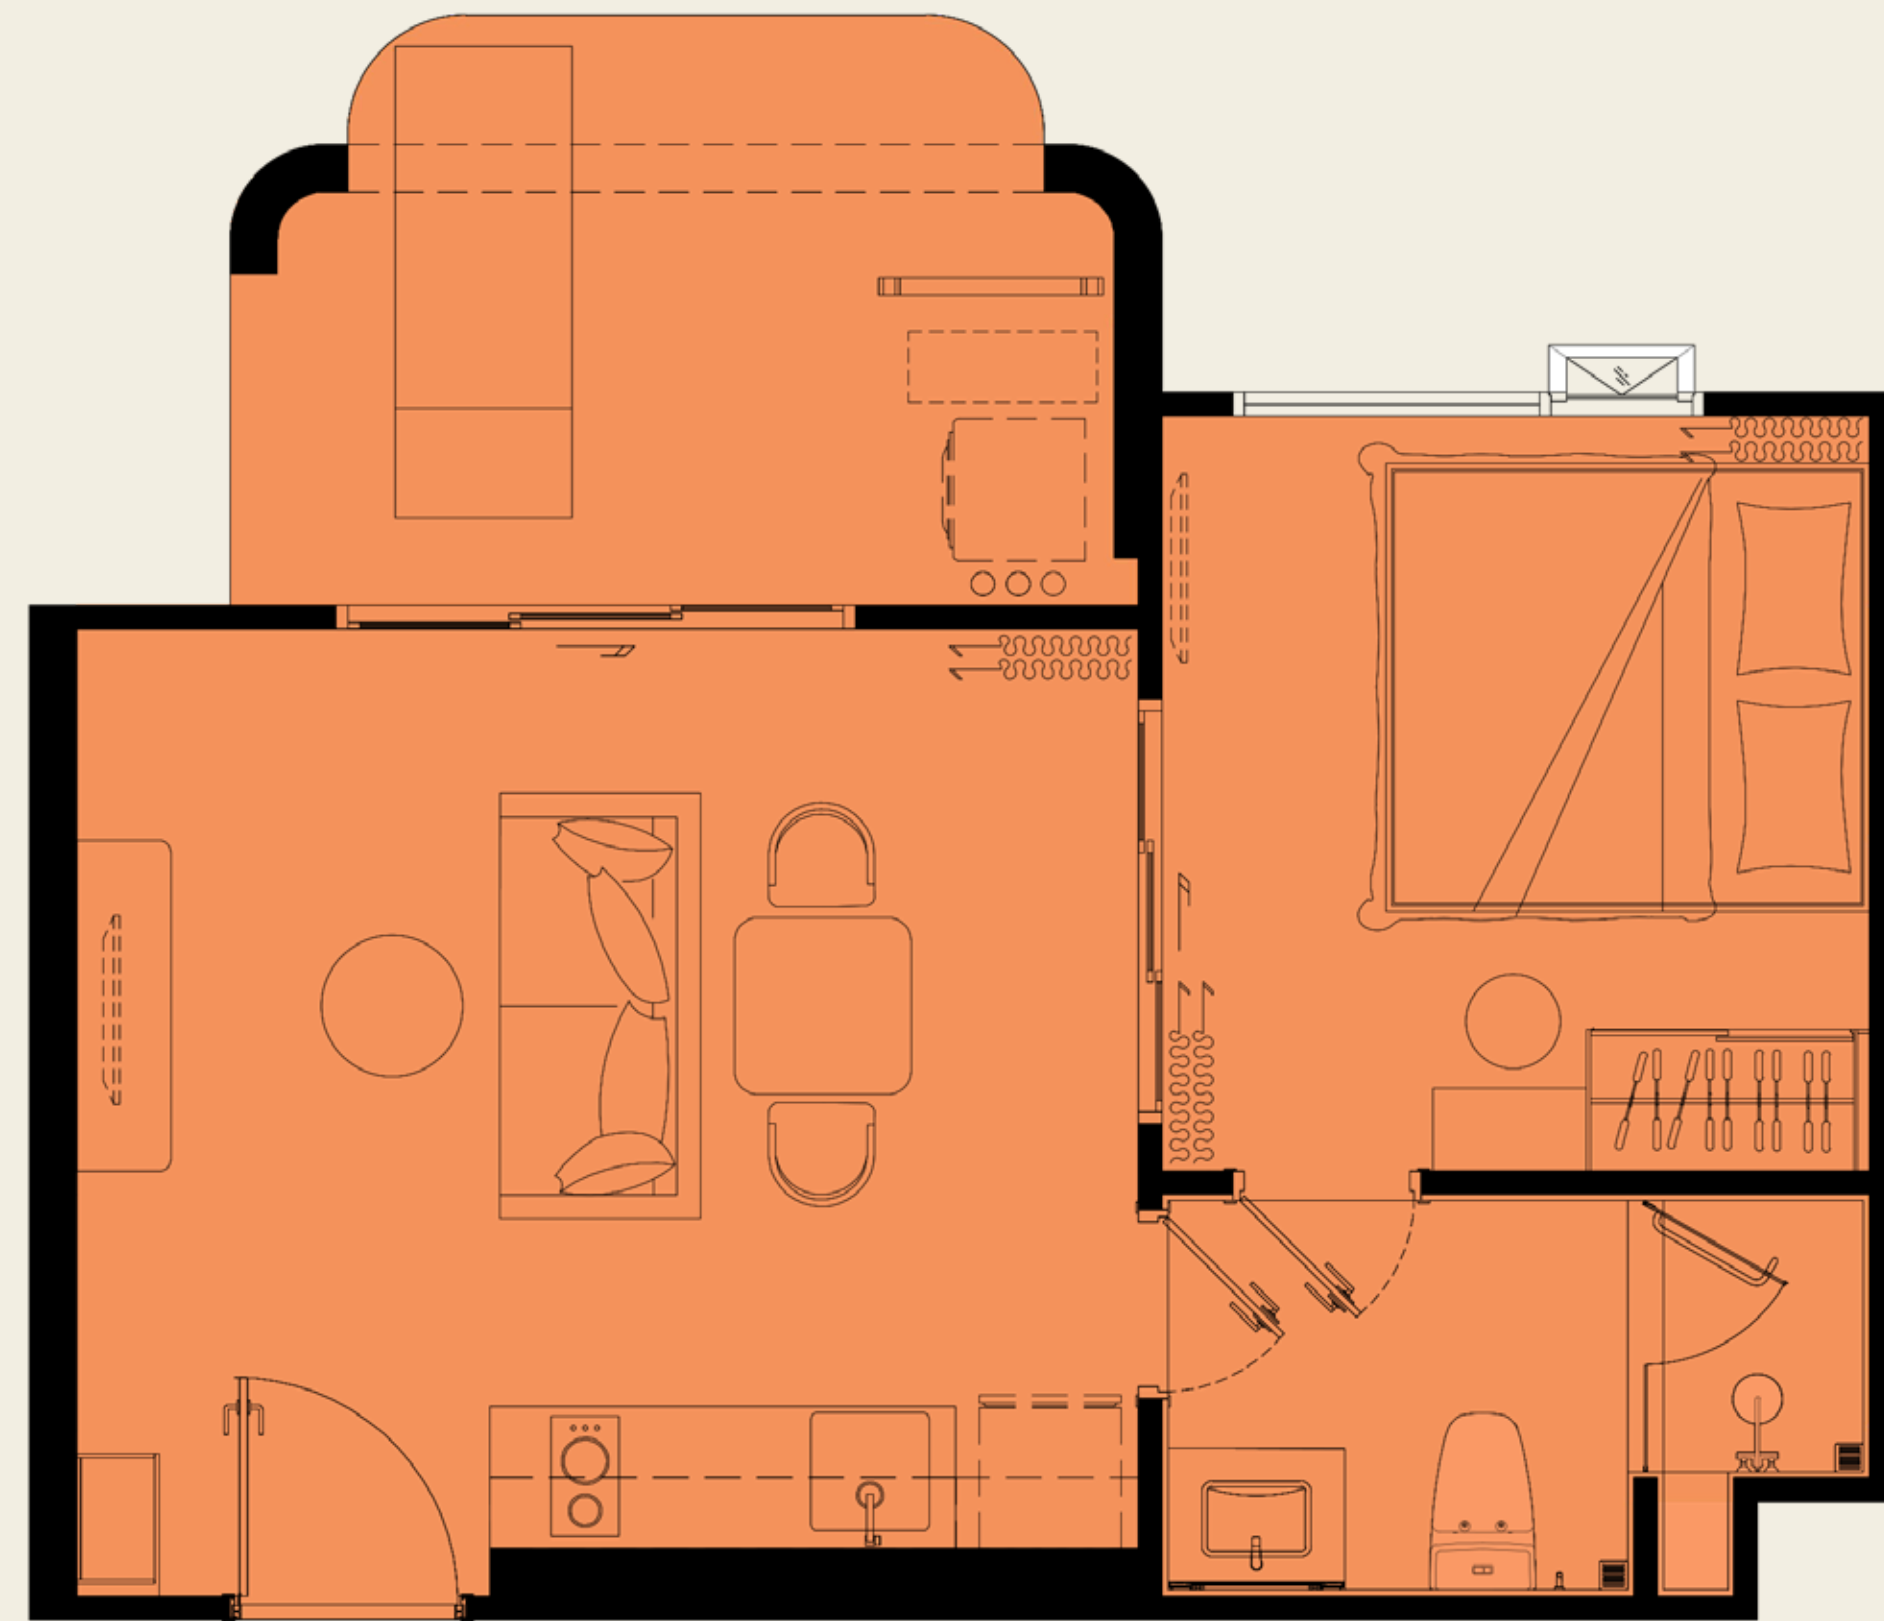

UNIT PLAN

The TITLE
vivana

1 BEDROOM LA1

43.50 SQ.M.

*COMPANY RESERVES THE RIGHT TO AMEND THE TERMS AND CONDITIONS OR WITHDRAW THE CARD, AT ANY TIME FOR ANY REASON, WITHOUT PRIOR NOTICE.

UNIT PLAN

The TITLE
vivana