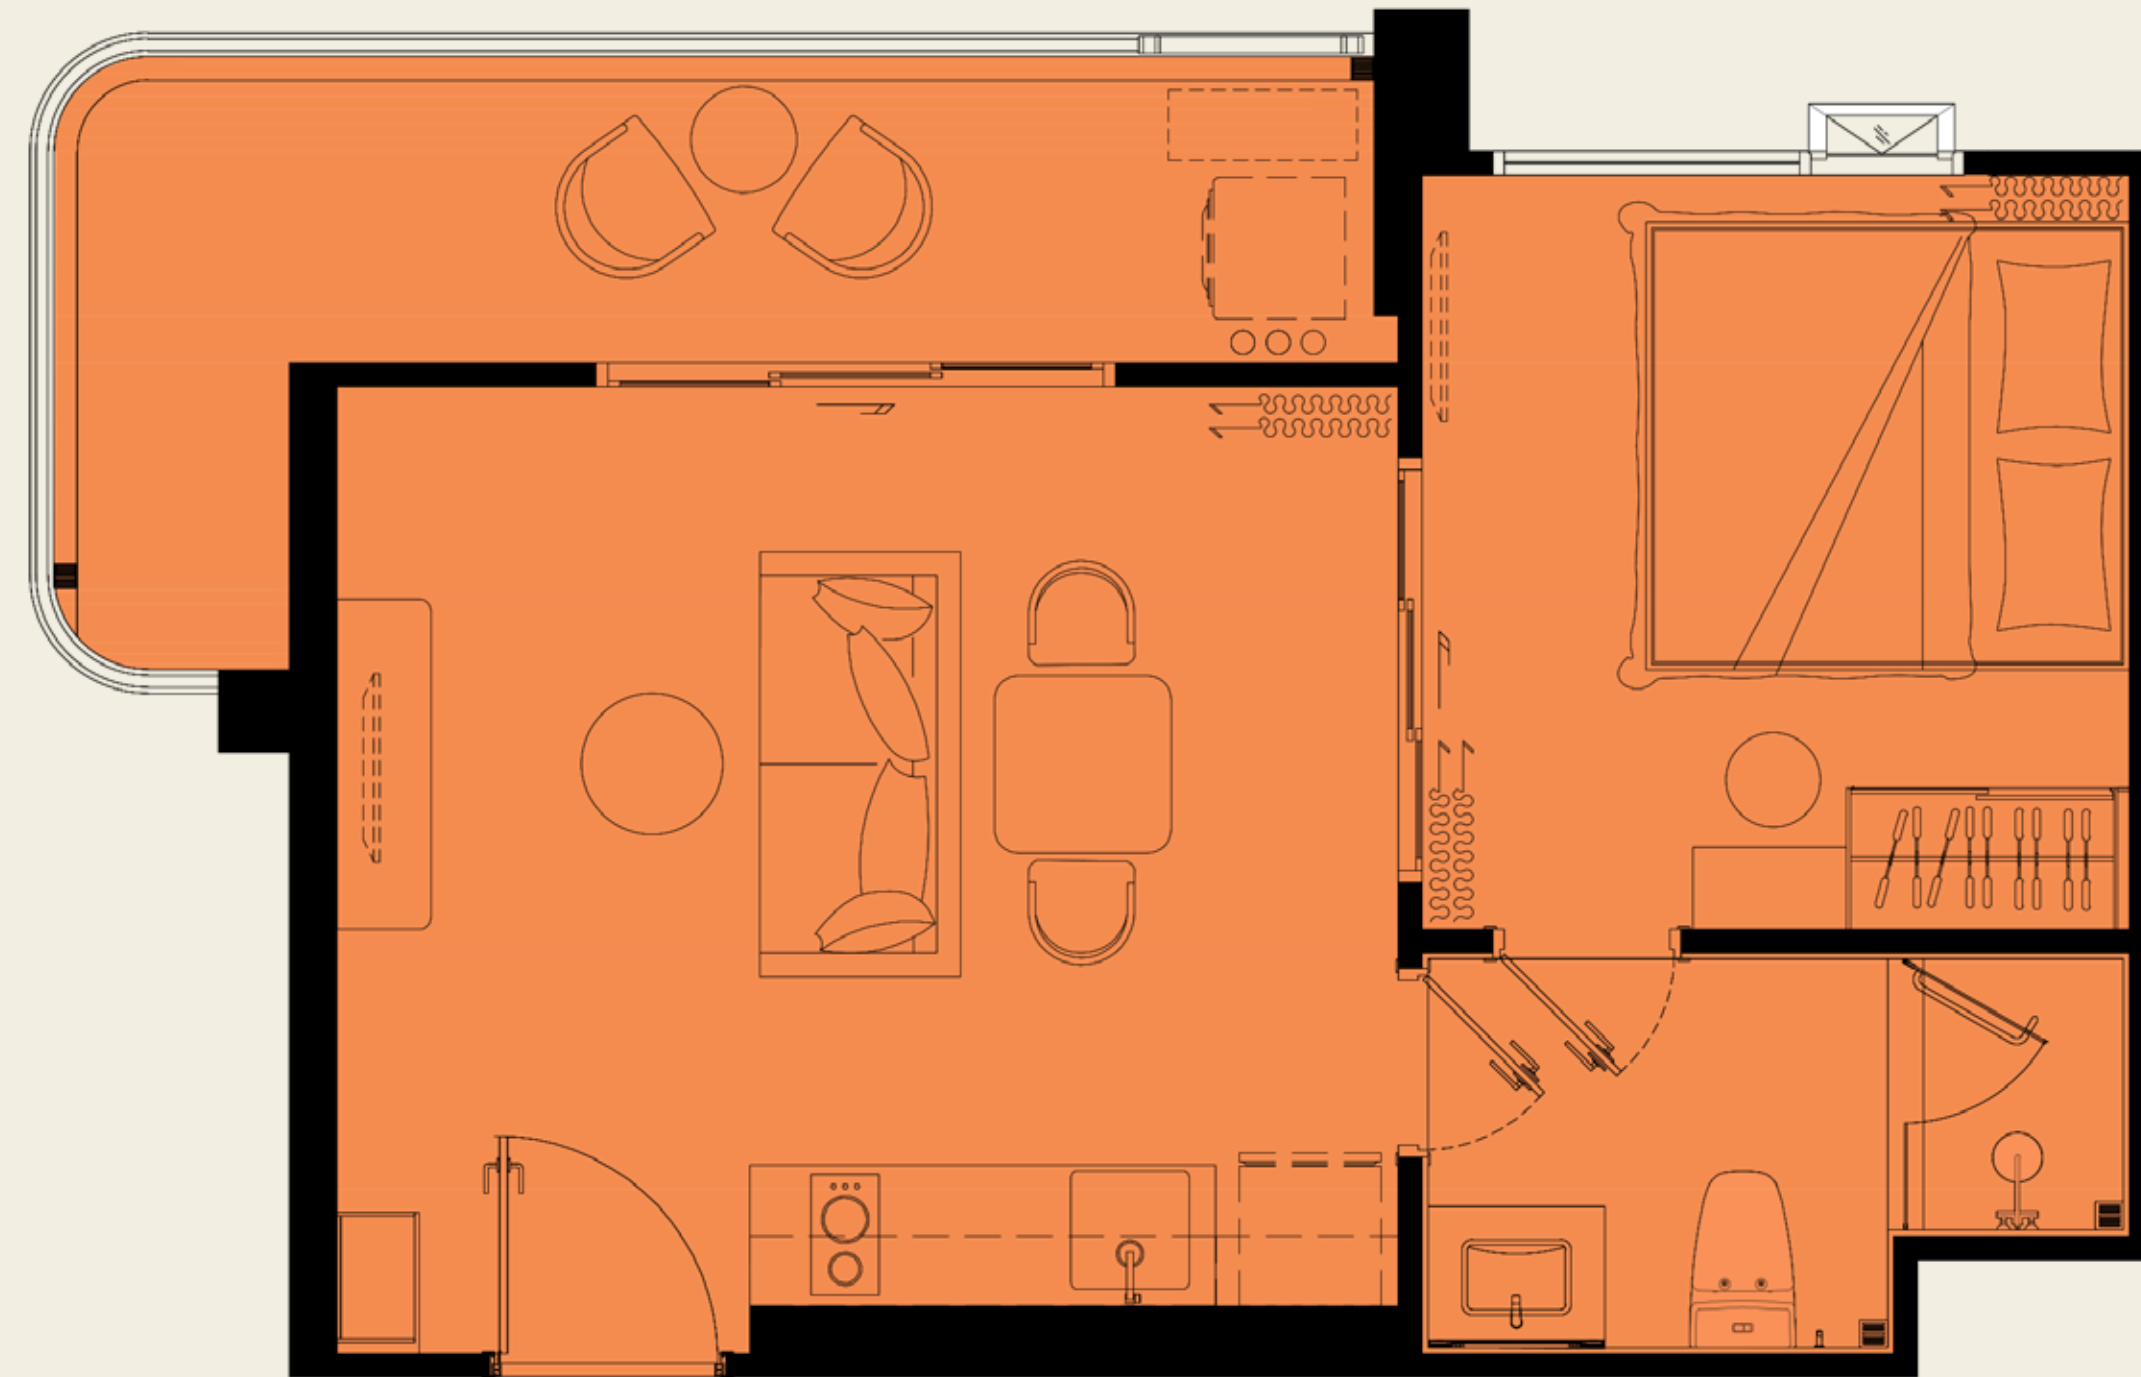

UNIT PLAN

The TITLE
vivana

1 BEDROOM L7

43.00 SQ.M.

COMPANY RESERVES THE RIGHT TO AMEND THE TERMS AND CONDITIONS OR WITHDRAW THE CARD, AT ANY TIME FOR ANY REASON, WITHOUT PRIOR NOTICE.

ASSETWISE Rhom Bho Property