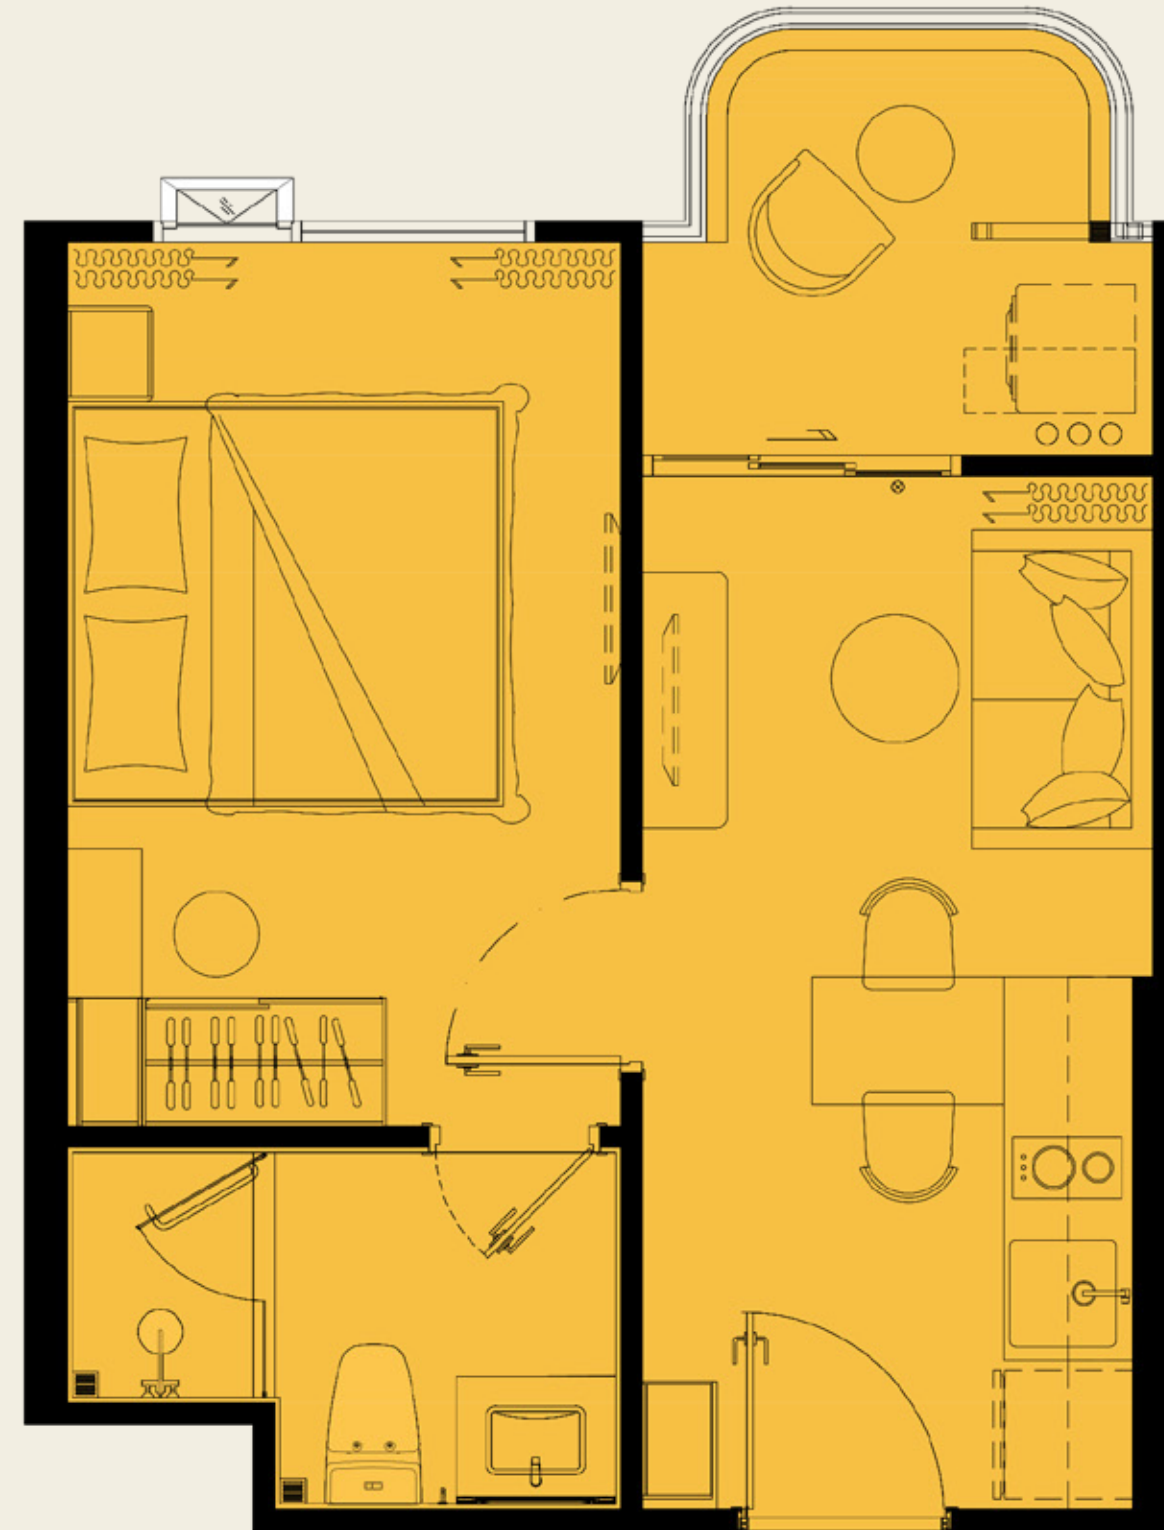

UNIT PLAN

The TITLE
vivana

1 BEDROOM M5M

32.50 SQ.M.

*COMPANY RESERVES THE RIGHT TO AMEND THE TERMS AND CONDITIONS OR WITHDRAW THE CARD, AT ANY TIME FOR ANY REASON, WITHOUT PRIOR NOTICE.

ASSETWISE Rhom Bho Property