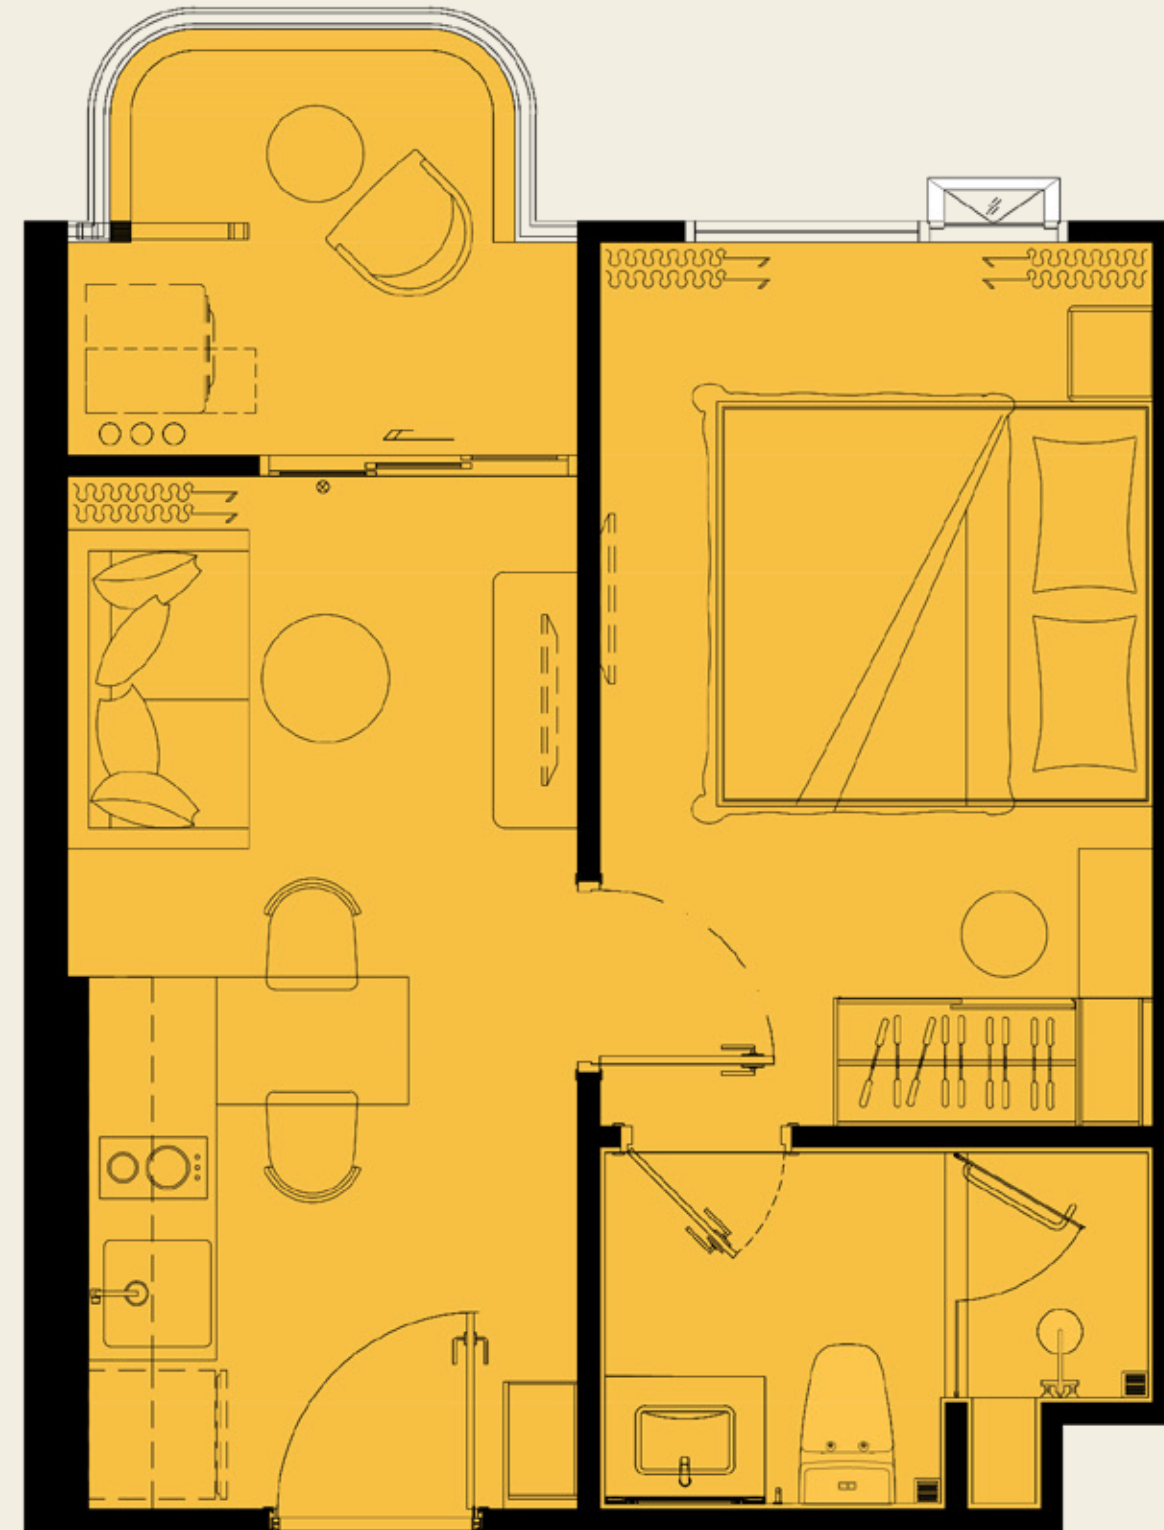

UNIT PLAN

The TITLE
vivana

1 BEDROOM M3M

32.50 SQ.M.

*COMPANY RESERVES THE RIGHT TO AMEND THE TERMS AND CONDITIONS OR WITHDRAW THE CARD, AT ANY TIME FOR ANY REASON, WITHOUT PRIOR NOTICE.

ASSETWISE Rhom Bho Property