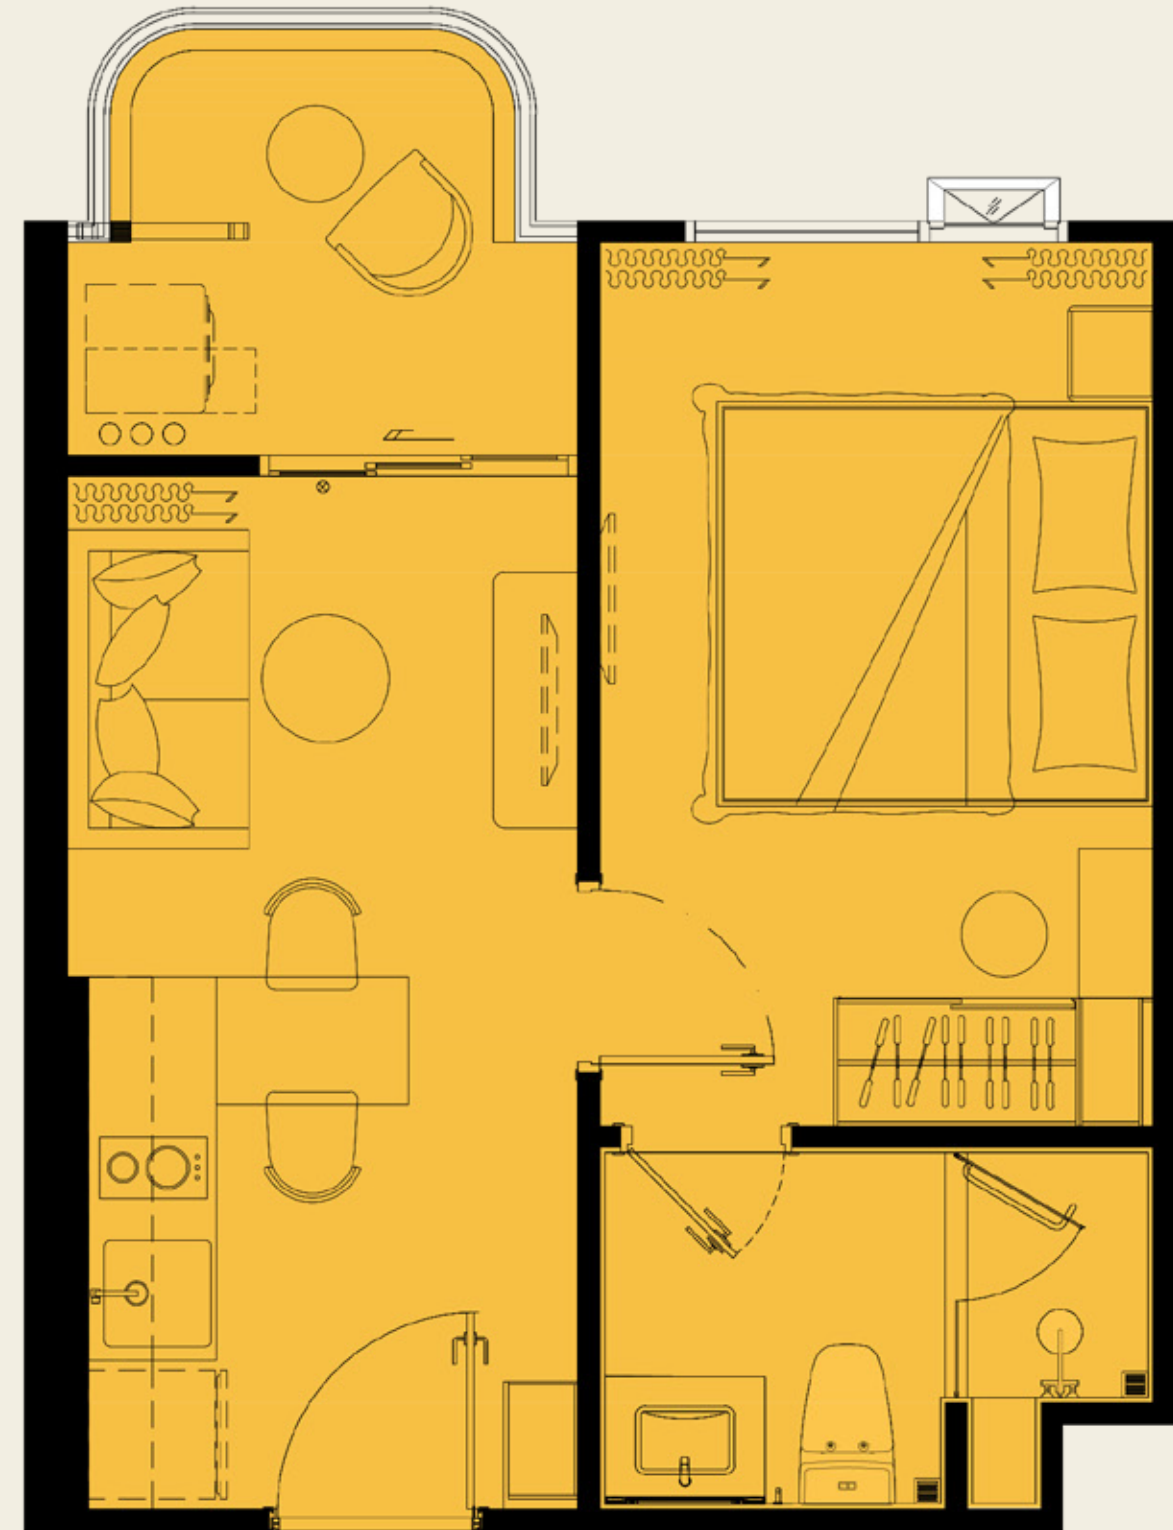

*the*TITLE
vivana

MASTER PLAN

UNIT PLAN

The TITLE
vivana

1 BEDROOM S
30.00 SQ.M.

COMPANY RESERVES THE RIGHT TO AMEND THE TERMS AND CONDITIONS OR WITHDRAW THE CARD, AT ANY TIME FOR ANY REASON, WITHOUT PRIOR NOTICE.

ASSETWISE  Rhom Bho Property

UNIT PLAN

The TITLE
vivana

1 BEDROOM M1

33.00 SQ.M.

*COMPANY RESERVES THE RIGHT TO AMEND THE TERMS AND CONDITIONS OR WITHDRAW THE CARD, AT ANY TIME FOR ANY REASON, WITHOUT PRIOR NOTICE.