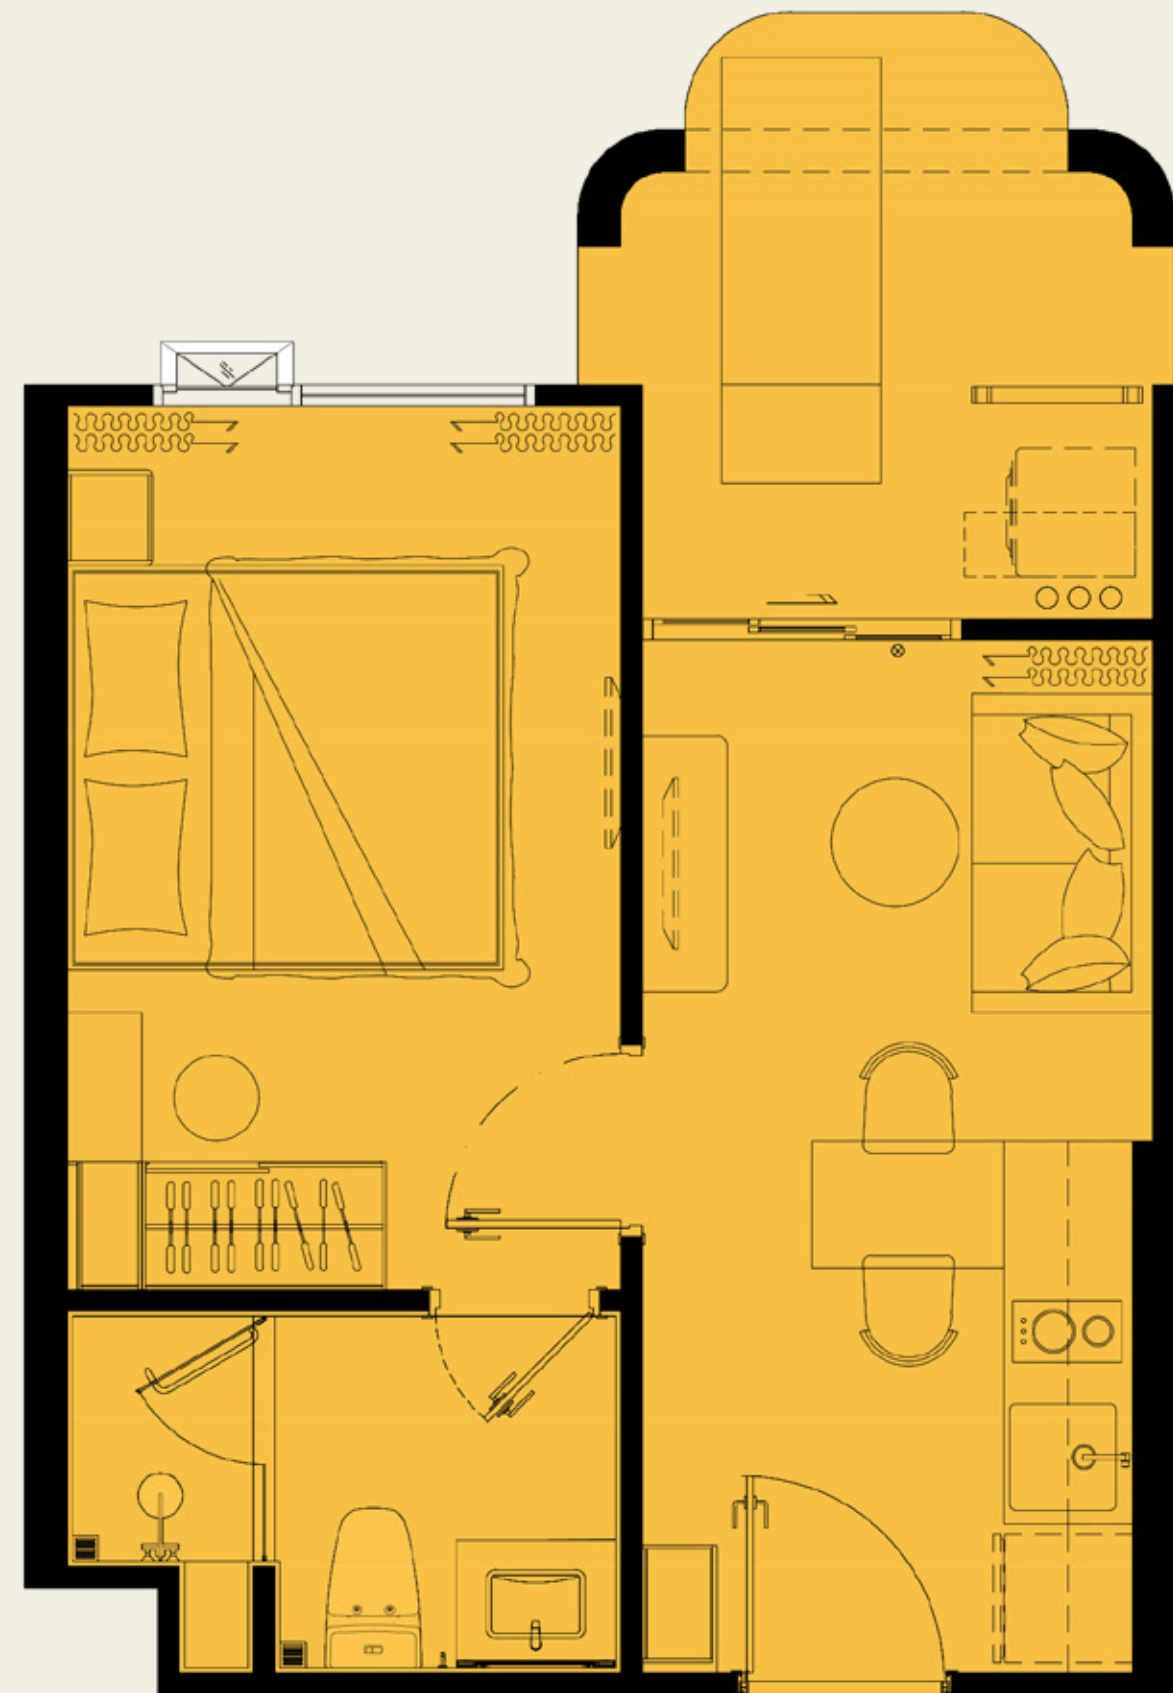

UNIT PLAN

The TITLE
vivana

1 BEDROOM MA1

36.00 SQ.M.

*COMPANY RESERVES THE RIGHT TO AMEND THE TERMS AND CONDITIONS OR WITHDRAW THE CARD, AT ANY TIME FOR ANY REASON, WITHOUT PRIOR NOTICE.

ASSETWISE Rhom Bho Property