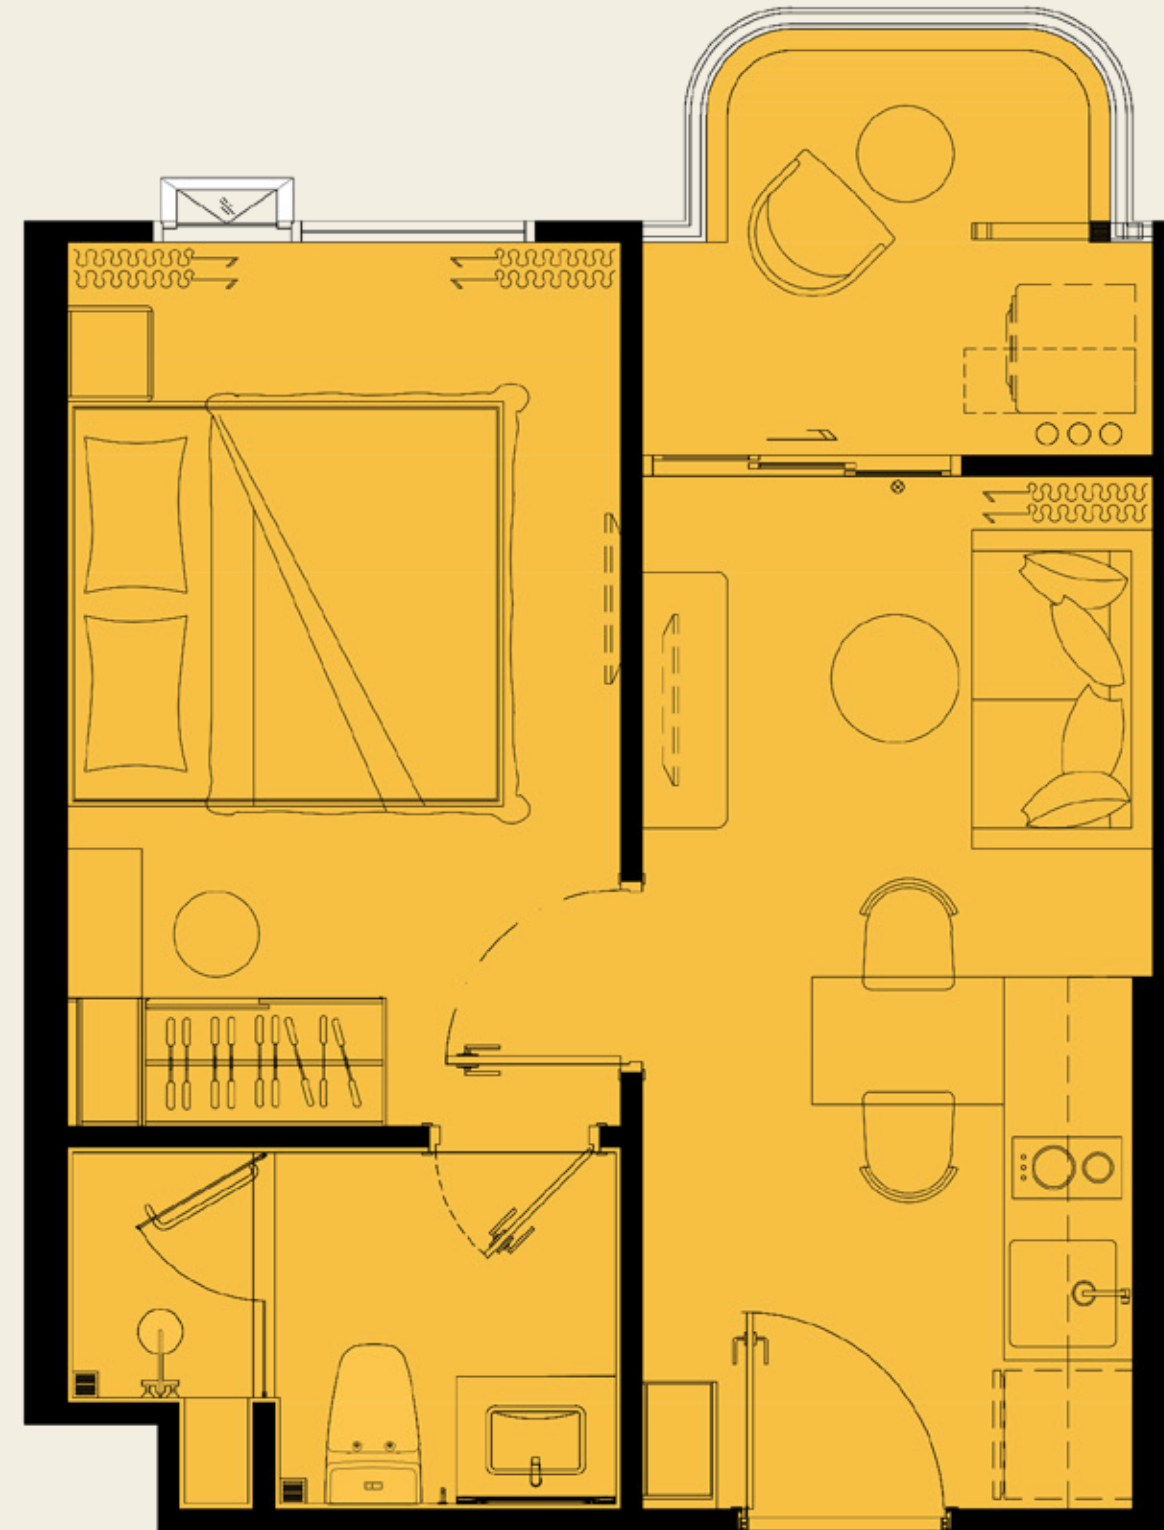

UNIT PLAN

The TITLE
vivana

1 BEDROOM M3

32.50 SQ.M.

COMPANY RESERVES THE RIGHT TO AMEND THE TERMS AND CONDITIONS OR WITHDRAW THE CARD, AT ANY TIME FOR ANY REASON, WITHOUT PRIOR NOTICE.

ASSETWISE Rhom Bho Property