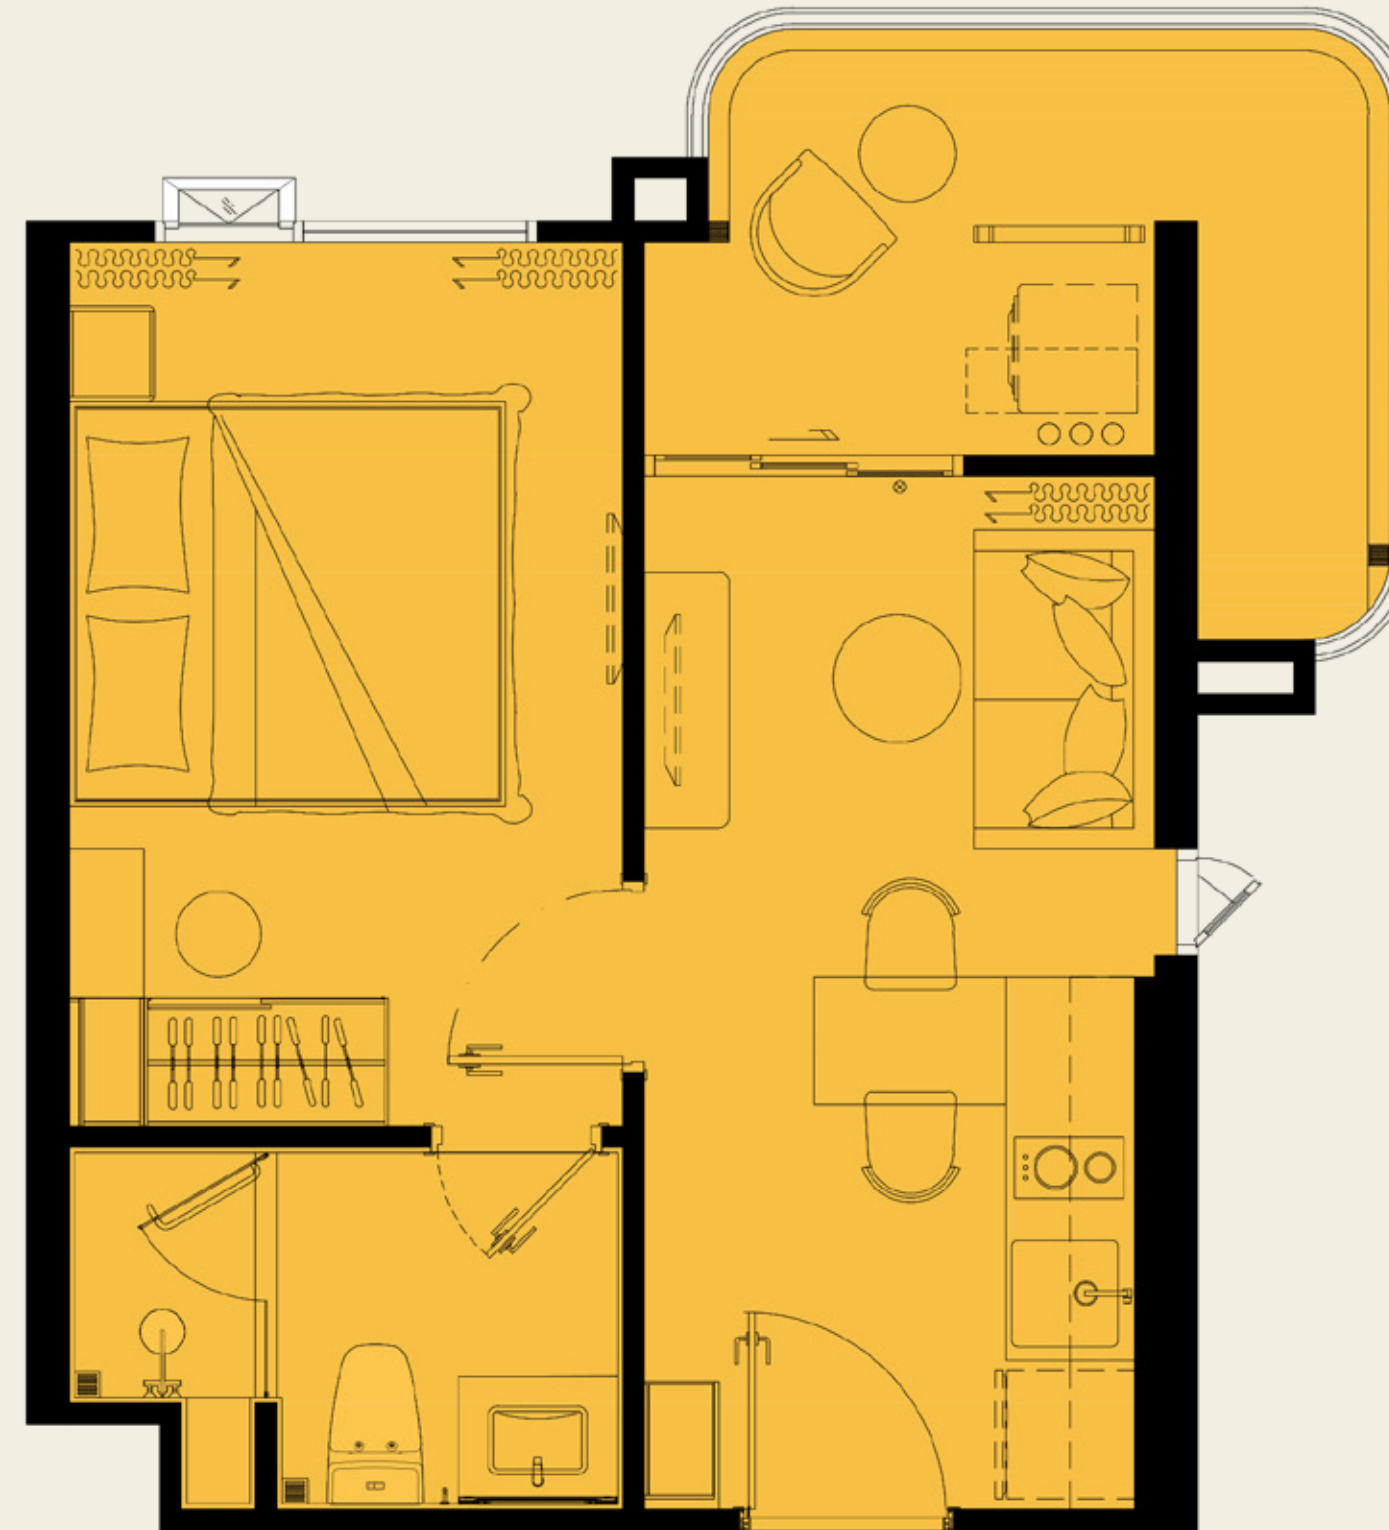

UNIT PLAN

The TITLE
vivana

1 BEDROOM M7

36.00 SQ.M.

COMPANY RESERVES THE RIGHT TO AMEND THE TERMS AND CONDITIONS OR WITHDRAW THE CARD, AT ANY TIME FOR ANY REASON, WITHOUT PRIOR NOTICE.

ASSETWISE Rhom Bho Property